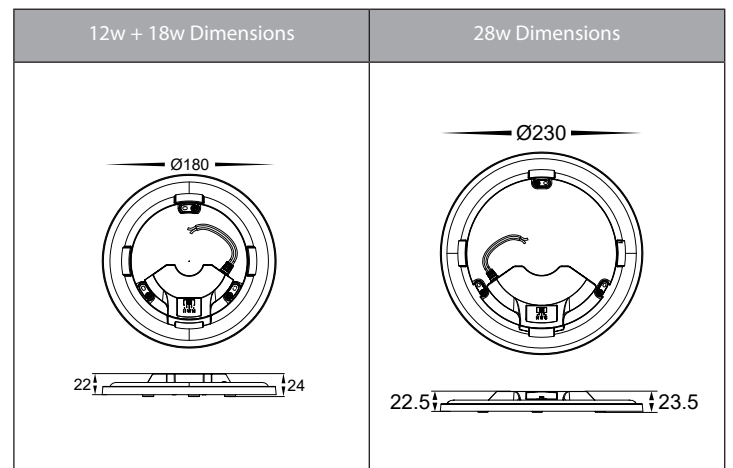

## Product Specifications

Material	Polycarbonate
Colour	Clear
IP Rating	IP20
IK Rating	IK08
Installation Type	Ceiling - Surface Mounted
Lamp Base	Built in LED
Max Wattage	12w, 18w, 28w
Protection Class	2 (No Earth Required)
Lamp Expectancy	<30,000hrs
Diffuser Type	Polycarbonate
CRI	CRI>80
Dimmable	Yes - Triac Dimming
Warranty	3 Years Replacement*

## Product Ordering

Image	Part Number	Colour Temp	Lumens	Input Voltage	Beam Angle	Included LED	Barcode
	<b>HV5880T-12W</b>	3000k 4000k 5500k	1100lm 1150lm 1140lm	240v AC	120°	<b>TRI Colour</b> 12w Built in LED	9350418011015
	<b>HV5880T-18W</b>	3000k 4000k 5500k	1500lm 1770lm 1570lm	240v AC	120°	<b>TRI Colour</b> 18w Built in LED	9350418011022
	<b>HV5880T-28W</b>	3000k 4000k 5500k	2300lm 2785lm 2500lm	240v AC	120°	<b>TRI Colour</b> 28w Built in LED	9350418011039