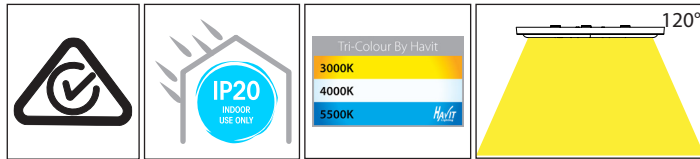

## Product Specifications

Material	Polycarbonate
Colour	Clear
IP Rating	IP20
IK Rating	IK08
Installation Type	Ceiling - Surface Mounted
Lamp Base	Built in LED
Max Wattage	12w, 18w, 28w
Protection Class	2 (No Earth Required)
Lamp Expectancy	<30,000hrs
Diffuser Type	Polycarbonate
CRI	CRI>80
Dimmable	Yes - Triac Dimming
Warranty	3 Years Replacement*