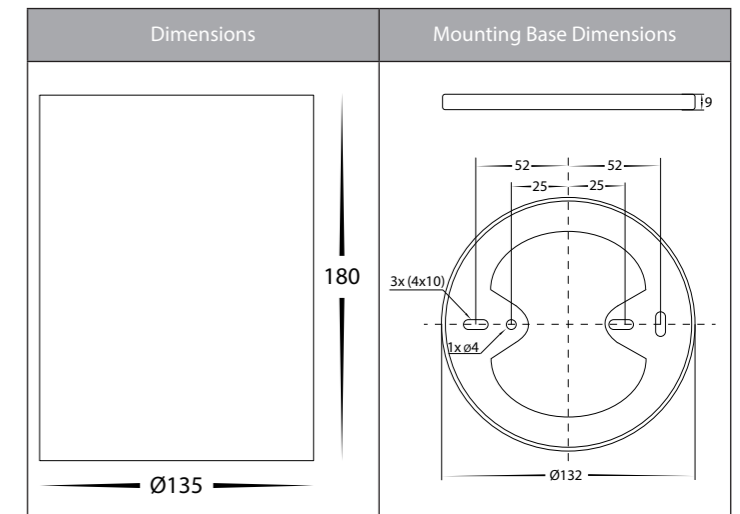

Nella Aluminium Surface Mounted Downlights

Product Specifications

Name	Nella
Material	Aluminium
Colour	Black or White
IP Rating	IP54
Installation Type	Ceiling - Surface Mounted
Lamp Base	Built in LED
Max Wattage	24w
Protection Class	240v Model - 1 (Earth Required) 12v DC Model - 3 (Low Voltage, No Earth Required)
Lamp Expectancy	<30,000hrs
Diffuser Type	Plastic
CRI	CRI>80
Dimmable	Yes - Triac (240V Models Only)
IK Rating	IK08
Warranty	3 Years Replacement*

Chrome Insert

Gold Insert

Product Ordering

Image	Part Number	Colour Temp	Lumens	Input Voltage	Beam Angle	Included LED	Barcode
	HV5844S-BLK	2700k 3000k 4000k 5000k 5700k	1554lm 1638lm 1796lm 1893lm 1968lm	240v AC	60°	Five Colour 24w Built in LED	9350418028693
	HV5844S-BLK-12V	2700k 3000k 4000k 5000k 5700k	1554lm 1638lm 1796lm 1893lm 1968lm	12v DC	60°	Five Colour 24w Built in LED	9350418028693
	HV5844S-WHT	2700k 3000k 4000k 5000k 5700k	1554lm 1638lm 1796lm 1893lm 1968lm	240v AC	60°	Five Colour 24w Built in LED	9350418028709
	HV5844S-WHT-12V	2700k 3000k 4000k 5000k 5700k	1554lm 1638lm 1796lm 1893lm 1968lm	12v DC	60°	Five Colour 24w Built in LED	9350418028709