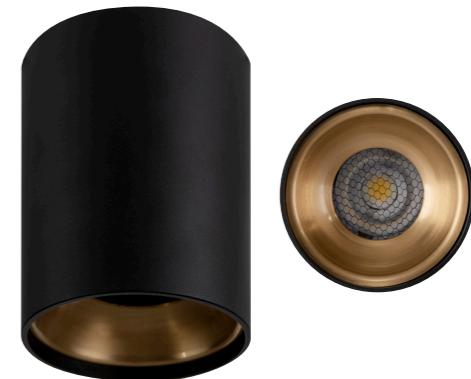

# Nella Aluminium Surface Mounted Downlights

## Product Specifications

Name	Nella
Material	Aluminium
Colour	Black or White
IP Rating	IP54
Installation Type	Ceiling - Surface Mounted
Lamp Base	Built in LED
Max Wattage	18w
Protection Class	240v Model - 1 (Earth Required) 12v DC Model - 3 (Low Voltage, No Earth Required)
Lamp Expectancy	<30,000hrs
Diffuser Type	Plastic
CRI	CRI>80
Dimmable	Yes - Triac (240V Models Only)
IK Rating	IK08
Warranty	3 Years Replacement*

## Optional Havit Compatible Accessories

Image	Part Number	Description	Barcode
	HV5843-GR	Gold Insert	9350418028662
	HV5843-BR	Black Insert	9350418028679
	HV5843-CR	Chrome Insert	9350418028686
	HV9625	Triac Dimmer	9350418001795

Chrome Insert

Gold Insert