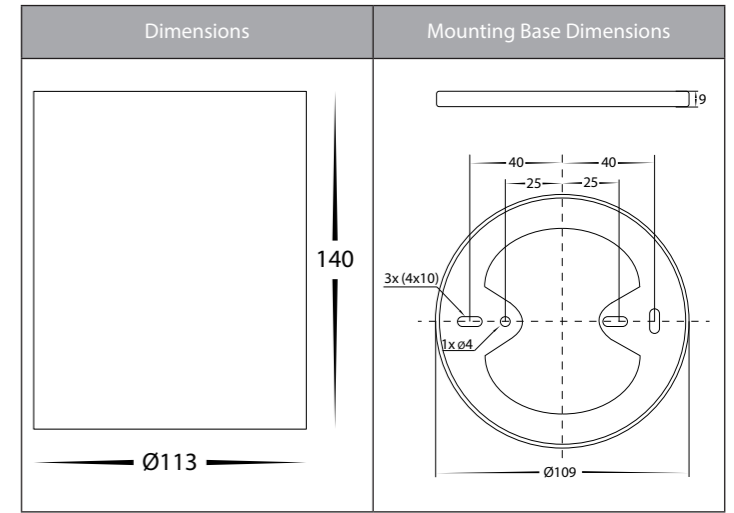

Optional Havit Compatible Accessories

Image	Part Number	Description	Barcode
	HV5843-GR	Gold Insert	9350418028662
	HV5843-BR	Black Insert	9350418028679
	HV5843-CR	Chrome Insert	9350418028686
	HV9625	Triac Dimmer	9350418001795

Chrome Insert