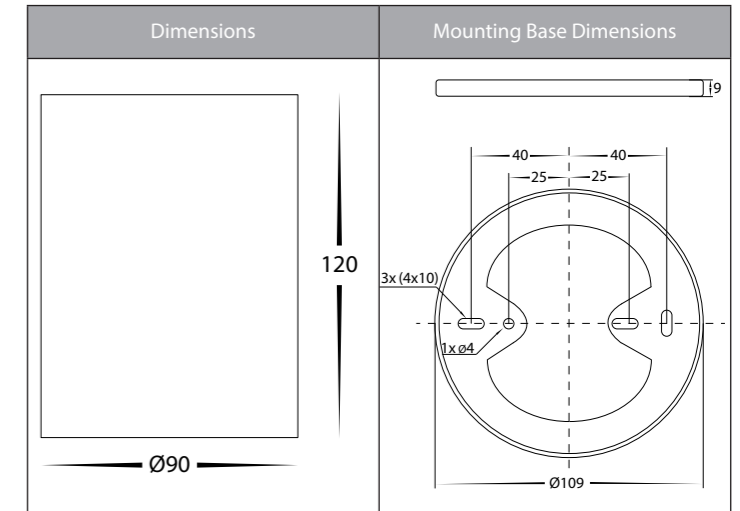

Nella Aluminium Surface Mounted Downlights

Product Specifications

Name	Nella
Material	Aluminium
Colour	Black or White
IP Rating	IP54
Installation Type	Ceiling - Surface Mounted
Lamp Base	Built in LED
Max Wattage	12w
Protection Class	240v Model - 1 (Earth Required) 12v DC Model - 3 (Low Voltage, No Earth Required)
Lamp Expectancy	<30,000hrs
Diffuser Type	Plastic
CRI	CRI>80
Dimmable	Yes - Triac (240V Models Only)
IK Rating	IK08
Warranty	3 Years Replacement*

Chrome Insert

Gold Insert

Product Ordering

Image	Part Number	Colour Temp	Lumens	Input Voltage	Beam Angle	Included LED	Barcode
	HV5842S-BLK	2700k 3000k 4000k 5000k 5700k	688lm 840lm 916lm 931lm 1004lm	240v AC	60°	Five Colour 12w Built in LED	9350418028570
	HV5842S-BLK-12V	2700k 3000k 4000k 5000k 5700k	688lm 840lm 916lm 931lm 1004lm	12v DC	60°	Five Colour 12w Built in LED	9350418033017
	HV5842S-WHT	2700k 3000k 4000k 5000k 5700k	688lm 840lm 916lm 931lm 1004lm	240v AC	60°	Five Colour 12w Built in LED	9350418028587
	HV5842S-WHT-12V	2700k 3000k 4000k 5000k 5700k	688lm 840lm 916lm 931lm 1004lm	12v DC	60°	Five Colour 12w Built in LED	9350418033024