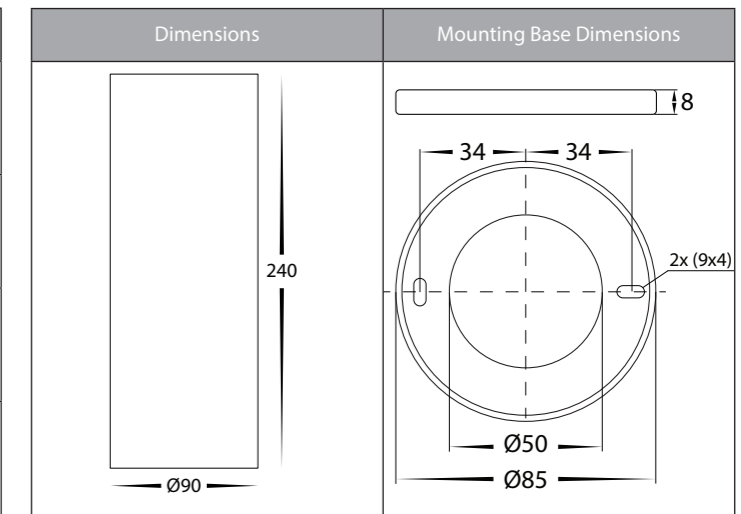

Nella Aluminium Surface Mounted Downlights

Product Specifications

Name	Nella
Material	Aluminium
Colour	Black or White
IP Rating	IP54
Installation Type	Ceiling - Surface Mounted
Lamp Base	Built in LED
Max Wattage	12w
Protection Class	240v Model - 1 (Earth Required) 12v DC Model - 3 (Low Voltage, No Earth Required)
Lamp Expectancy	<30,000hrs
Diffuser Type	Plastic
CRI	CRI>80
Dimmable	Yes - Triac (240V Models Only)
IK Rating	IK08
Warranty	3 Years Replacement*

Chrome Insert

Gold Insert

Product Ordering

Image	Part Number	Colour Temp	Lumens	Input Voltage	Beam Angle	Included LED	Barcode
	HV5842S-BLK-EXT	2700k 3000k 4000k 5000k 5700k	688lm 840lm 916lm 931lm 1004lm	240v AC	60°	Five Colour 12w Built in LED	9350418028594
	HV5842S-BLK-EXT-12V	2700k 3000k 4000k 5000k 5700k	688lm 840lm 916lm 931lm 1004lm	12v DC	60°	Five Colour 12w Built in LED	9350418033031
	HV5842S-WHT-EXT	2700k 3000k 4000k 5000k 5700k	688lm 840lm 916lm 931lm 1004lm	240v AC	60°	Five Colour 12w Built in LED	9350418028600
	HV5842S-WHT-EXT-12V	2700k 3000k 4000k 5000k 5700k	688lm 840lm 916lm 931lm 1004lm	12v DC	60°	Five Colour 12w Built in LED	9350418033048