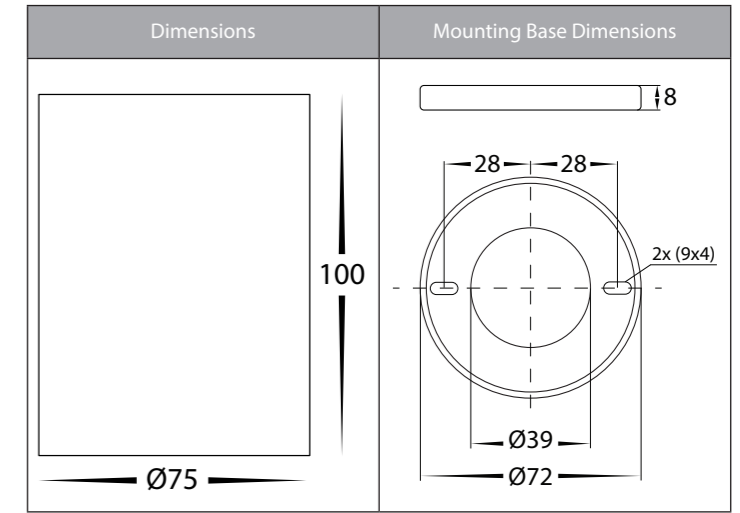

Nella Aluminium Surface Mounted Downlights

Product Specifications

Name	Nella
Material	Aluminium
Colour	Black or White
IP Rating	IP54
Installation Type	Ceiling - Surface Mounted
Lamp Base	Built in LED
Max Wattage	7w
Protection Class	240v Model - 1 (Earth Required) 12v DC Model - 3 (Low Voltage, No Earth Required)
Lamp Expectancy	<30,000hrs
Diffuser Type	Plastic
CRI	CRI>80
Dimmable	Yes - Triac (240V Models Only)
IK Rating	IK08
Warranty	3 Years Replacement*

Chrome Insert

Gold Insert

Product Ordering

Image	Part Number	Colour Temp	Lumens	Input Voltage	Beam Angle	Included LED	Barcode
	HV5841S-BLK	2700k 3000k 4000k 5000k 5700k	499lm 512lm 558lm 593lm 601lm	240v AC	60°	Five Colour 7w Built in LED	9350418028525
	HV5841S-BLK-12V	2700k 3000k 4000k 5000k 5700k	499lm 512lm 558lm 593lm 601lm	12v DC	60°	Five Colour 7w Built in LED	9350418033383
	HV5841S-WHT	2700k 3000k 4000k 5000k 5700k	499lm 512lm 558lm 593lm 601lm	240v AC	60°	Five Colour 7w Built in LED	9350418028532
	HV5841S-WHT-12V	2700k 3000k 4000k 5000k 5700k	499lm 512lm 558lm 593lm 601lm	12v DC	60°	Five Colour 7w Built in LED	9350418033390