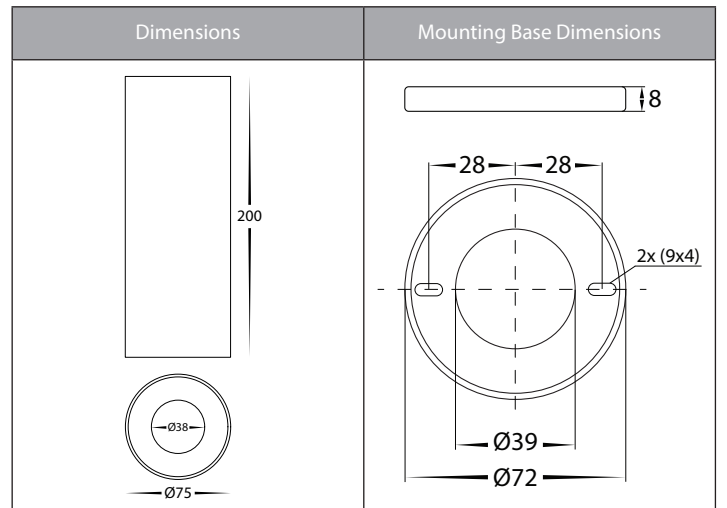

Nella Aluminium Surface Mounted Downlights

Product Specifications

Name	Nella
Material	Aluminium
Colour	Black or White
IP Rating	IP54
Installation Type	Ceiling - Surface Mounted
Lamp Base	Built in LED
Max Wattage	7w
Protection Class	1 (Earth Required)
Lamp Expectancy	<30,000hrs
Diffuser Type	Plastic
CRI	CRI>80
Dimmable	Yes - Triac
IK Rating	IK08
Warranty	3 Years Replacement*

Product Ordering

Image	Part Number	Colour Temp	Lumens	Input Voltage	Beam Angle	Included LED	Barcode
	HV5841S-BLK-EXT	2700k 3000k 4000k 5000k 5700k	499lm 512lm 558lm 593lm 601lm	240v AC	60°	Five Colour 7w Built in LED	9350418029454
	HV5841S-WHT-EXT	2700k 3000k 4000k 5000k 5700k	499lm 512lm 558lm 593lm 601lm	240v AC	60°	Five Colour 7w Built in LED	9350418029461