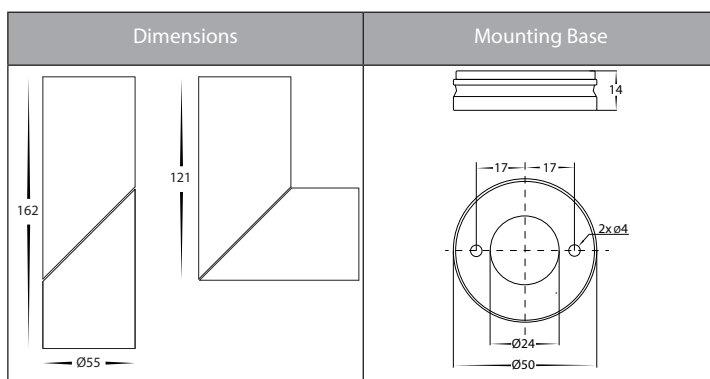

Optional Havit Compatible Accessories

Image	Part Number	Description
	HV9625	240V Triac Dimmer

Product Ordering

Image	Part Number	Colour Temp	Lumens	Input Voltage	Beam Angle	Included LED	Barcode
	HV5822T-BLK	3000k	395lm	240v AC	36°	TRI Colour 7w Built in LED	9350418012531
		4000k	485lm				
		5500k	465lm				
	HV5822T-BLK-12V	3000k	395lm	240v AC	36°	TRI Colour 7w Built in LED	9350418033246
		4000k	485lm				
		5500k	465lm				
	HV5822T-WHT	3000k	395lm	240v AC	36°	TRI Colour 7w Built in LED	9350418012524
		4000k	485lm				
		5500k	465lm				
	HV5822T-WHT-12V	3000k	395lm	240v AC	36°	TRI Colour 7w Built in LED	9350418033253
		4000k	485lm				
		5500k	465lm				

*Items ordered after 01-01-2022

12v DC Models require an additional external LED Driver for installation.

Havit Lighting
143 Beauchamp Road,
Matraville, N.S.W. 2036

Phone: 02 9381 8300
Email: sales@havit.com.au
Web: www.havit.com.au

Warranty Terms & Conditions

www.havit.com.au