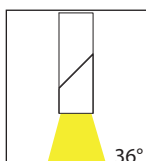

Nella Aluminium Rotatable Surface Mounted Downlights

Product Specifications

| | |
|-------------------|---|
| Name | Nella |
| Material | Aluminium |
| Colour | White or Black |
| IP Rating | IP54 |
| Tilt | 90° |
| Installation Type | Ceiling - Surface Mounted |
| Lamp Base | Built in LED |
| Protection Class | 240v Model - 1 (Earth Required) |
| | 12v DC Model - 3 (Low Voltage, No Earth Required) |
| Max Wattage | 7w |
| Lamp Expectancy | <30,000hrs |
| Diffuser Type | Glass |
| CRI | CRI>80 |
| Dimmable | Yes - Triac (240V Models Only) |
| IK Rating | IK07 |
| Warranty | 3 Years Replacement* |