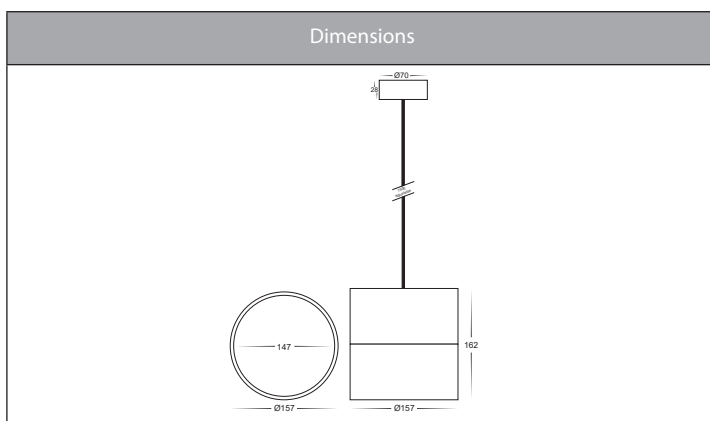

Nella Aluminium Pendant Lights

Product Specifications

Name	Nella
Material	Aluminium
Colour	White or Black
Cable Length	1500mm (adjustable)
IP Rating	IP20
Tilt	No
Installation Type	Ceiling - Surface Mounted
Lamp Base	Built in LED
Protection Class	1 (Earth Required)
Max Wattage	18w
Lamp Expectancy	<30,000hrs
Diffuser Type	Semi Frosted Glass
CRI	CRI>80
Dimmable	Yes - Triac
IK Rating	IK07
Warranty	3 Years Replacement*

Optional Havit Compatible Accessories

Image	Part Number	Description
	HV580X-BLK-ROD	Rod Set to suit Nella Pendants 900mm length (Supplied in 3x 300mm)
	HV580X-WHT-ROD	Rod Set to suit Nella Pendants 900mm length (Supplied in 3x 300mm)
	HV9625	Triac Dimmer when used with Triac Dimmable Drivers

Product Ordering

Image	Part Number	Colour Temp	Lumens	Input Voltage	Beam Angle	Included LED	Barcode
	HV5805T-BLK-P	3000k 4000k 5500k	1380lm 1430lm 1305lm	240v AC	120°	TRI Colour 18w Built in LED	9350418012463
	HV5805T-WHT-P	3000k 4000k 5500k	1380lm 1430lm 1305lm	240v AC	120°	TRI Colour 18w Built in LED	9350418012470