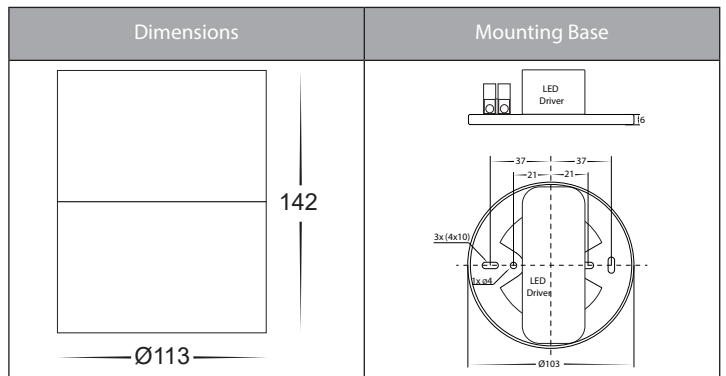

Product Ordering

Image	Part Number	Colour Temp	Lumens	Input Voltage	Beam Angle	Included LED	Barcode
	HV5803T-BLK-EXT	3000k	995lm	240v AC	120°	TRI Colour 12w Built in LED	9350418018823
		4000k	1125lm				
	HV5803T-WHT-EXT	5500k	1050lm	12V DC	120°	TRI Colour 12w Built in LED	9350418032942
		3000k	995lm				
		4000k	1125lm				
	HV5803T-BLK-EXT-12V	5500k	1050lm	240v AC	120°	TRI Colour 12w Built in LED	9350418018830
		3000k	995lm				
	HV5803T-WHT-EXT-12V	4000k	1125lm	12V DC	120°	TRI Colour 12w Built in LED	9350418032980
		5500k	1050lm				
		3000k	995lm				

*Items ordered after 01-01-2022

12v DC Models require an additional external LED Driver for installation.