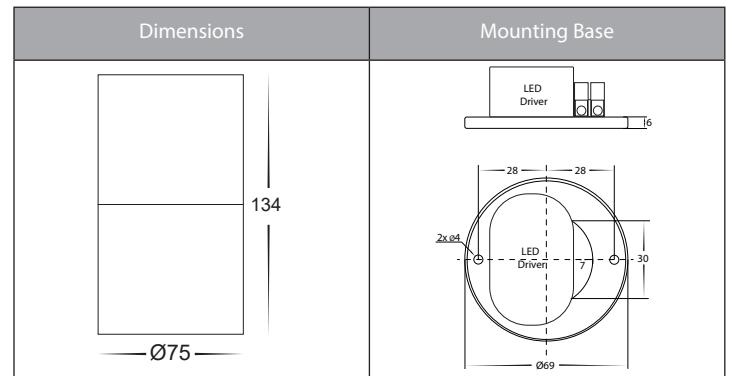

Product Ordering

Image	Part Number	Colour Temp	Lumens	Input Voltage	Beam Angle	Included LED	Barcode
	HV5802T-BLK-EXT	3000k	525lm	240v AC	120°	TRI Colour 7w Built in LED	9350418018809
		4000k	560lm				
	HV5802T-BLK-EXT-12V	3000k	525lm	12V DC	120°	TRI Colour 7w Built in LED	9350418018809
		4000k	560lm				
	HV5802T-WHT-EXT	3000k	525lm	240v AC	120°	TRI Colour 7w Built in LED	9350418018809
		4000k	560lm				
	HV5802T-WHT-EXT-12V	3000k	525lm	12V DC	120°	TRI Colour 7w Built in LED	9350418018809
		4000k	560lm				
		5500k	540lm				

*Items ordered after 01-01-2022

12v DC Models require an additional external LED Driver for installation.