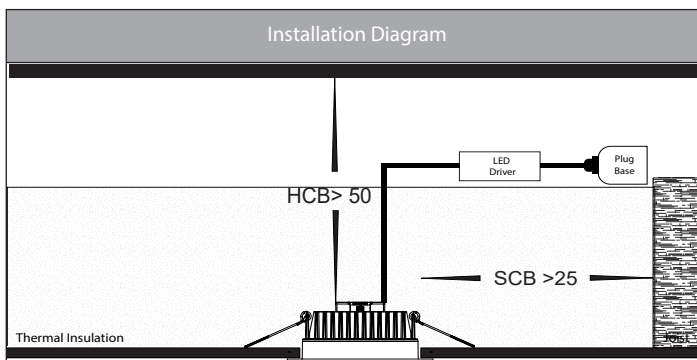

Ora Five Colour Semi Deep Recessed Downlights

Product Specifications

Name	Ora
Material	Aluminium
Colour	Black or White
Cut Out	90mm
Tilt	No
IP Rating	IP54 - Front of Fitting Only
Installation Type	Ceiling - Recessed
Lamp Base	Built in LED
Protection Class	240v = 2 (No Earth Required)
Max Wattage	13w
Lamp Expectancy	<30,000hrs
Diffuser Type	Plastic
IC Rating	IC-4
CRI	CRI>90
Dimmable	Yes - Triac
IK Rating	IK08
Warranty	3 Years Replacement*

Optional Havit Compatible Accessories

Image	Part Number	Description
	HV9625	Triac Dimmer when used with Triac Dimmable Drivers

Product Ordering

Image	Part Number	Colour Temp	Lumens	Input Voltage	Beam Angle	Included LED	Barcode
	HV5531T-BLK	2700k 3000k 4000k 5000k 5700k	952lm 973lm 1072lm 1019lm 1135lm	240v AC Supplied with Flex & Plug	90°	5 Colour 13w Built in LED	9350418005410
	HV5531T-WHT	2700k 3000k 4000k 5000k 5700k	952lm 973lm 1072lm 1019lm 1135lm	240v AC Supplied with Flex & Plug	90°	5 Colour 13w Built in LED	9350418005427