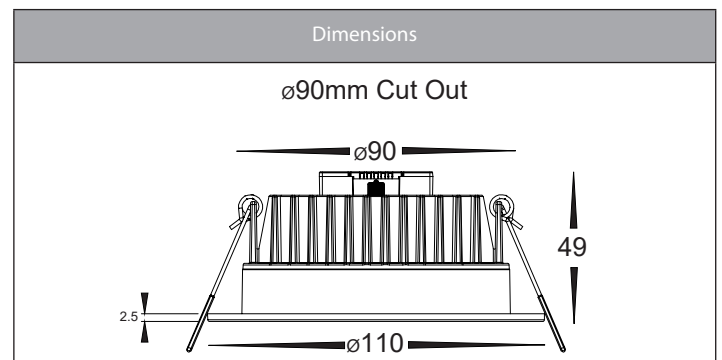

Product Ordering

Image	Part Number	Colour Temp	Lumens	Input Voltage	Beam Angle	Included LED	Barcode
	HV5531T-BLK	2700k 3000k 4000k 5000k 5700k	952lm 973lm 1072lm 1019lm 1135lm	240v AC Supplied with Flex & Plug	90°	5 Colour 13w Built in LED	9350418005410
	HV5531T-WHT	2700k 3000k 4000k 5000k 5700k	952lm 973lm 1072lm 1019lm 1135lm	240v AC Supplied with Flex & Plug	90°	5 Colour 13w Built in LED	9350418005427

*Items ordered after 01-01-2022