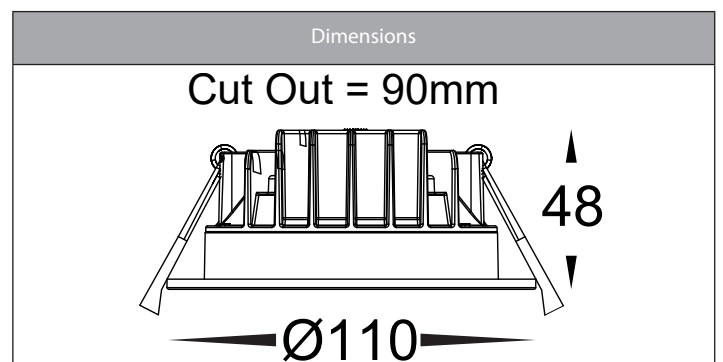

Product Ordering

Image	Part Number	Colour Temp	Lumens	Input Voltage	Beam Angle	Included LED	Barcode
	HV5522T-BLK	3000k 4000k 5500k	635lm 750lm 715lm	240v AC Supplied with Flex & Plug	120°	TRI Colour 8w Built in LED	9350418013903
	HV5522T-WHT	3000k 4000k 5500k	635lm 750lm 715lm	240v AC Supplied with Flex & Plug	120°	TRI Colour 8w Built in LED	9350418013897

*Items ordered after 01-01-2022