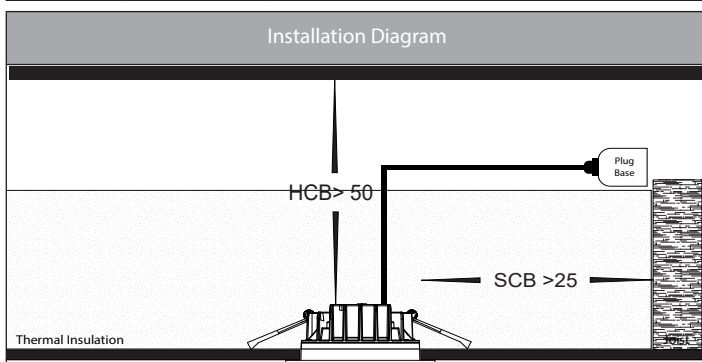

Product Ordering

Image	Part Number	Colour Temp	Lumens	Input Voltage	Beam Angle	Included LED	Barcode
	HV5522T-BLK	3000k 4000k 5500k	635lm 750lm 715lm	240v AC Supplied with Flex & Plug	120°	TRI Colour 8w Built in LED	9350418013903
	HV5522T-WHT	3000k 4000k 5500k	635lm 750lm 715lm	240v AC Supplied with Flex & Plug	120°	TRI Colour 8w Built in LED	9350418013897

*Items ordered after 01-01-2022