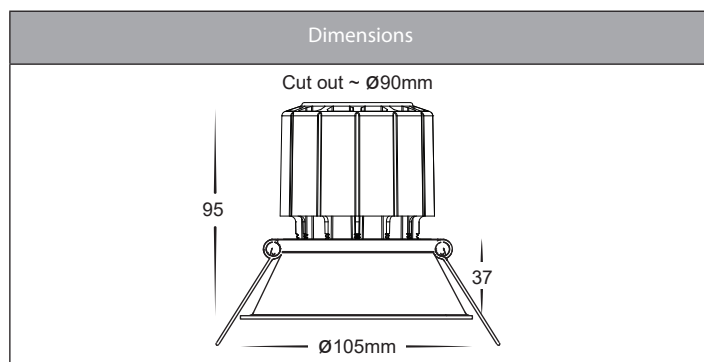

Compatible with major smart home systems.