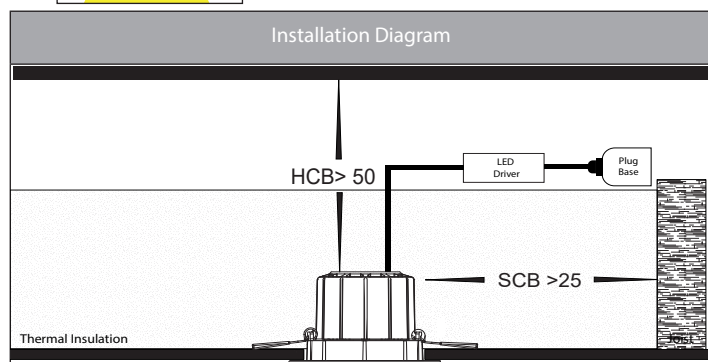

Compatible with major smart home systems.