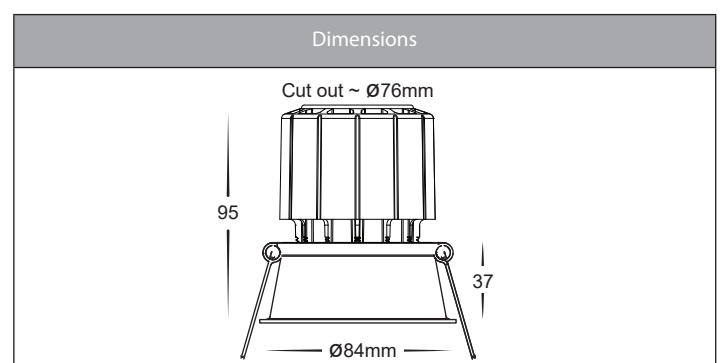

Optional Havit Compatible Accessories

Image	Part Number	Description
	HV9625	Triac Dimmer when used with Triac Dimmable Drivers

Product Ordering

Image	Part Number	Colour Temp	Lumens	Input Voltage	Beam Angle	Included LED	Barcode
	HV5513T-BLK	3000k 4000k 5500k	839lm 913lm 841lm	240v AC Supplied with Flex & Plug	60°	TRI Colour 12w Built in LED	9350418010025
	HV5513T-WHT	3000k 4000k 5500k	839lm 913lm 841lm	240v AC Supplied with Flex & Plug	60°	TRI Colour 12w Built in LED	9350418010063

*Items ordered after 01-01-2022