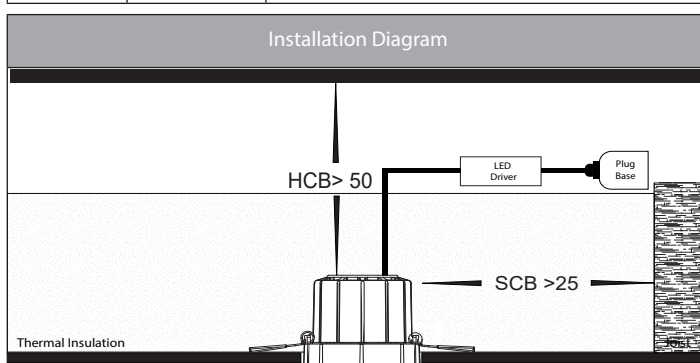

Optional Havit Compatible Accessories

Image	Part Number	Description
	HV9625	Triac Dimmer when used with Triac Dimmable Drivers

Product Ordering

Image	Part Number	Colour Temp	Lumens	Input Voltage	Beam Angle	Included LED	Barcode
	HV5513T-BLK	3000k 4000k 5500k	839lm 913lm 841lm	240v AC Supplied with Flex & Plug	60°	TRI Colour 12w Built in LED	9350418010025
	HV5513T-WHT	3000k 4000k 5500k	839lm 913lm 841lm	240v AC Supplied with Flex & Plug	60°	TRI Colour 12w Built in LED	9350418010063

*Items ordered after 01-01-2022