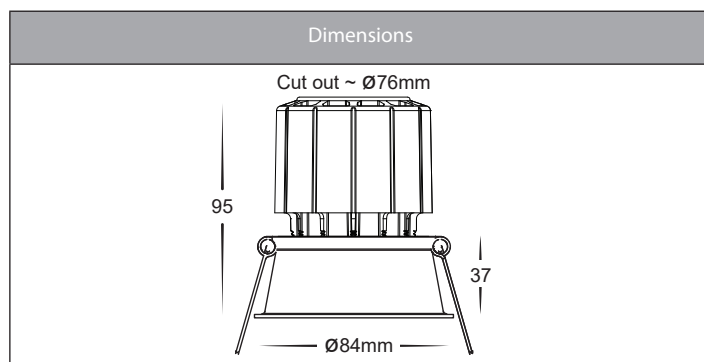

Prime RGBCW WIFI Recessed Downlights

Product Specifications

Name	Prime
Material	Aluminium + PC
Colour	Black or White
IP Rating	IP54 - Front of Fitting Only
Installation Type	Ceiling - Recessed
Lamp Base	Built in LED
Protection Class	240v = 2 (No Earth Required)
Max Wattage	12w
Lamp Expectancy	<30,000hrs
Diffuser Type	Opal Polycarbonate
IC Rating	IC-4
UGR	<22
CRI	CRI>90
Dimmable	Yes - Controlled with TUYA App
IK Rating	IK08
Warranty	3 Years Replacement*

Compatible with major smart home systems.

Product Ordering

Image	Part Number	Colour Temp	Lumens	Input Voltage	Beam Angle	Included LED	Barcode
	HV5513RGBCW-BLK	(RGBCW) RGB + 3000k - 5500k	300lm-320lm 3000K-5500K	240v AC	120°	RGBCW 12w Built in LED	9350418026828
	HV5513RGBCW-WHT	(RGBCW) RGB + 3000k - 5500k	300lm-320lm 3000K-5500K	240v AC	120°	RGBCW 12w Built in LED	9350418026811