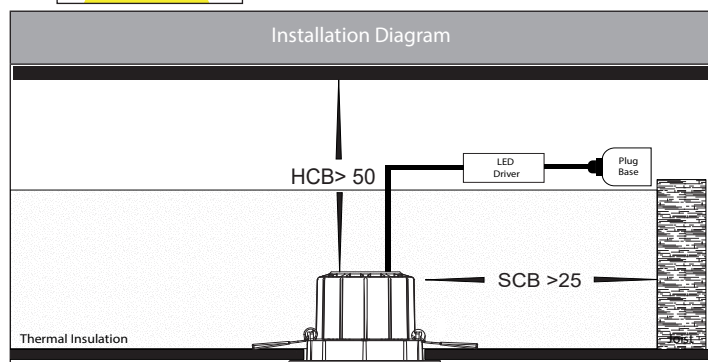

Prime RGBCW WIFI Recessed Downlights

Product Specifications

Name	Prime
Material	Aluminium + PC
Colour	Black or White
IP Rating	IP54 - Front of Fitting Only
Installation Type	Ceiling - Recessed
Lamp Base	Built in LED
Protection Class	240v = 2 (No Earth Required)
Max Wattage	12w
Lamp Expectancy	<30,000hrs
Diffuser Type	Opal Polycarbonate
IC Rating	IC-4
UGR	<22
CRI	CRI>90
Dimmable	Yes - Controlled with TUYA App
IK Rating	IK08
Warranty	3 Years Replacement*

Compatible with major smart home systems.

Product Ordering

Image	Part Number	Colour Temp	Lumens	Input Voltage	Beam Angle	Included LED	Barcode
	HV5513RGBCW-BLK	(RGBCW) RGB + 3000k - 5500k	300lm-320lm 3000K-5500K	240v AC	120°	RGBCW 12w Built in LED	9350418026828
	HV5513RGBCW-WHT	(RGBCW) RGB + 3000k - 5500k	300lm-320lm 3000K-5500K	240v AC	120°	RGBCW 12w Built in LED	9350418026811