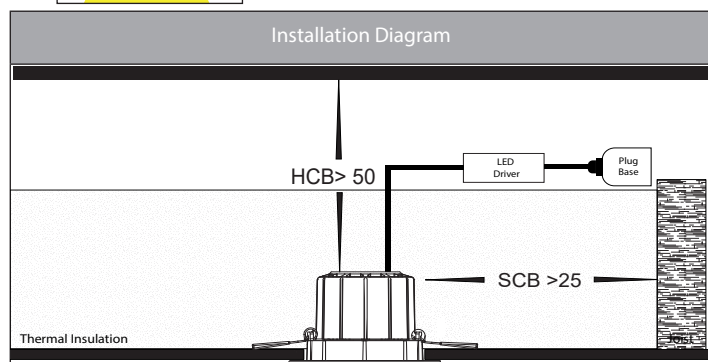

Prime RGBCW WIFI Recessed Downlights

Product Specifications

Name	Prime
Material	Aluminium + PC
Colour	Black or White
IP Rating	IP54 - Front of Fitting Only
Installation Type	Ceiling - Recessed
Lamp Base	Built in LED
Protection Class	240v = 2 (No Earth Required)
Max Wattage	12w
Lamp Expectancy	<30,000hrs
Diffuser Type	Opal Polycarbonate
IC Rating	IC-4
UGR	<34
CRI	CRI>90
Dimmable	Yes - Controlled with TUYA App
IK Rating	IK08
Warranty	3 Years Replacement*

Compatible with major smart home systems.

Product Ordering

Image	Part Number	Colour Temp	Lumens	Input Voltage	Beam Angle	Included LED	Barcode
	HV5511RGBCW-BLK	(RGBCW) RGB + 3000k - 5500k	300lm-320lm 3000K-5500K	240v AC	120°	RGBCW 12w Built in LED	9350418026743
	HV5511RGBCW-WHT	(RGBCW) RGB + 3000k - 5500k	300lm-320lm 3000K-5500K	240v AC	120°	RGBCW 12w Built in LED	9350418026736