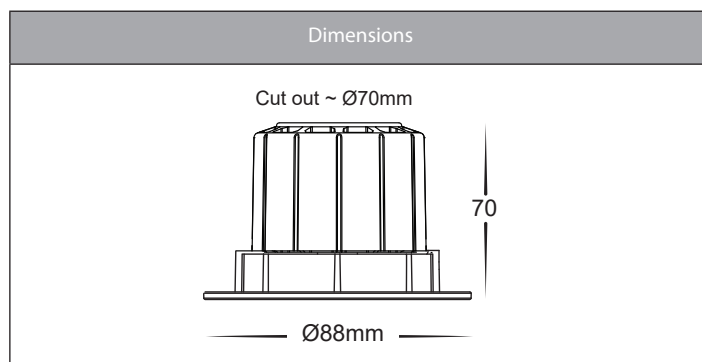

Prime RGBCW WIFI Recessed Downlights

Product Specifications

Name	Prime
Material	Aluminium + PC
Colour	Black or White
IP Rating	IP54 - Front of Fitting Only
Installation Type	Ceiling - Recessed
Lamp Base	Built in LED
Protection Class	240v = 2 (No Earth Required)
Max Wattage	12w
Lamp Expectancy	<30,000hrs
Diffuser Type	Opal Polycarbonate
IC Rating	IC-4
UGR	<34
CRI	CRI>90
Dimmable	Yes - Controlled with TUYA App
IK Rating	IK08
Warranty	3 Years Replacement*

Compatible with major smart home systems.

Product Ordering

Image	Part Number	Colour Temp	Lumens	Input Voltage	Beam Angle	Included LED	Barcode
	HV5511RGBCW-BLK	(RGBCW) RGB + 3000k - 5500k	300lm-320lm 3000K-5500K	240v AC	120°	RGBCW 12w Built in LED	9350418026743
	HV5511RGBCW-WHT	(RGBCW) RGB + 3000k - 5500k	300lm-320lm 3000K-5500K	240v AC	120°	RGBCW 12w Built in LED	9350418026736