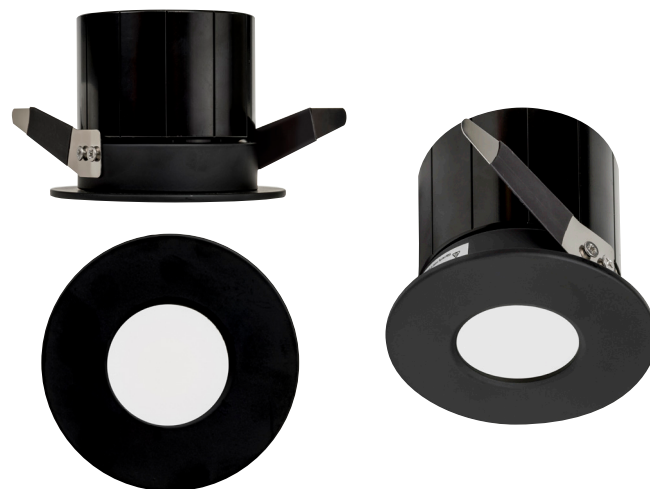

Prime RGBCW WIFI Recessed Downlights

Product Specifications

Name	Prime
Material	Aluminium + PC
Colour	Black or White
IP Rating	IP54 - Front of Fitting Only
Installation Type	Ceiling - Recessed
Lamp Base	Built in LED
Protection Class	240v = 2 (No Earth Required)
Max Wattage	12w
Lamp Expectancy	<30,000hrs
Diffuser Type	Opal Polycarbonate
IC Rating	IC-4
UGR	<34
CRI	CRI>90
Dimmable	Yes - Controlled with TUYA App
IK Rating	IK08
Warranty	3 Years Replacement*

Compatible with major smart home systems.

Product Ordering

Image	Part Number	Colour Temp	Lumens	Input Voltage	Beam Angle	Included LED	Barcode
	HV5511RGBCW-BLK	(RGBCW) RGB + 3000k - 5500k	300lm-320lm 3000K-5500K	240v AC	120°	RGBCW 12w Built in LED	9350418026743
	HV5511RGBCW-WHT	(RGBCW) RGB + 3000k - 5500k	300lm-320lm 3000K-5500K	240v AC	120°	RGBCW 12w Built in LED	9350418026736