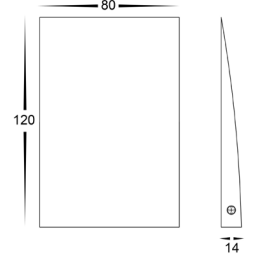

Pelase Black

Wall or Step Light

Name	Pelase
Material	Solid Brass
Colour	Poly Powder Coated Black
IP Rating	IP65
Colour Temp	<div style="display: flex; gap: 5px;"> <div style="width: 10px; height: 10px; background-color: #FFD700; border: 1px solid black;"></div> 3000k <div style="width: 10px; height: 10px; background-color: #ADD8E6; border: 1px solid black;"></div> 4000k <div style="width: 10px; height: 10px; background-color: #00CED1; border: 1px solid black;"></div> 5500k </div>
IK Rating	IK10
Installation Type	Wall - Surface Mounted
Diffuser Type	Frosted Polycarbonate
Lamp Base	Built in LED
Max Wattage	3w
Protection Class	240v = 1 (Earth Required) 12v DC = 3 (No Earth Required)
Lamp Expectancy	<30,000hrs
CRI	CRI>80
Dimmable	Yes
Warranty	3 Years Replacement

Mounting Base

Dimensions for HV3291

Dimensions for HV3292

Product Ordering

Image	Part Number	Colour Temp	Lumens	Input Voltage	Beam Angle	Included LED	Barcode
	HV3291T-BLK-12V	<div style="display: flex; gap: 5px;"> <div style="width: 10px; height: 10px; background-color: #FFD700; border: 1px solid black;"></div> 3000k <div style="width: 10px; height: 10px; background-color: #ADD8E6; border: 1px solid black;"></div> 4000k <div style="width: 10px; height: 10px; background-color: #00CED1; border: 1px solid black;"></div> 5500k </div>	240lm	12V DC	120°	TRI Colour Built in 3w LED	9350418037015
	HV3292T-BLK-12V		245lm	12V DC			9350418037046