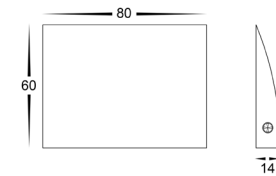

Pelase Black

Wall or Step Light

Name	Pelase
Material	Solid Brass
Colour	Poly Powder Coated Black
IP Rating	IP65
Colour Temp	<div style="display: flex; gap: 5px;"> <div style="width: 10px; height: 10px; background-color: #FFD700; border: 1px solid black;"></div> 3000k <div style="width: 10px; height: 10px; background-color: #ADD8E6; border: 1px solid black;"></div> 4000k <div style="width: 10px; height: 10px; background-color: #00CED1; border: 1px solid black;"></div> 5500k </div>
IK Rating	IK10
Installation Type	Wall - Surface Mounted
Diffuser Type	Frosted Polycarbonate
Lamp Base	Built in LED
Max Wattage	3w
Protection Class	240v = 1 (Earth Required) 12v DC = 3 (No Earth Required)
Lamp Expectancy	<30,000hrs
CRI	CRI>80
Dimmable	Yes
Warranty	3 Years Replacement

Mounting Base

Dimensions for HV3291

Dimensions for HV3292

Product Ordering

Image	Part Number	Colour Temp	Lumens	Input Voltage	Beam Angle	Included LED	Barcode
	HV3291T-BLK-12V	<div style="display: flex; gap: 5px;"> <div style="width: 10px; height: 10px; background-color: #FFD700; border: 1px solid black;"></div> 3000k <div style="width: 10px; height: 10px; background-color: #ADD8E6; border: 1px solid black;"></div> 4000k <div style="width: 10px; height: 10px; background-color: #00CED1; border: 1px solid black;"></div> 5500k </div>	240lm	12V DC	120°	TRI Colour Built in 3w LED	9350418037015
	HV3292T-BLK-12V		245lm	12V DC			9350418037046