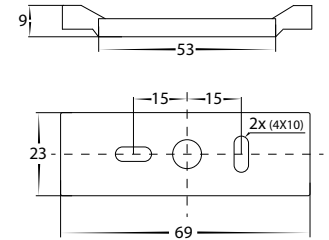

Pelase Black

Wall or Step Light

Name	Pelase
Material	Solid Brass
Colour	Poly Powder Coated Black
IP Rating	IP65
Colour Temp	<div style="display: flex; gap: 5px;"> <div style="width: 10px; height: 10px; background-color: #FFD700; border: 1px solid black;"></div> 3000k <div style="width: 10px; height: 10px; background-color: #ADD8E6; border: 1px solid black;"></div> 4000k <div style="width: 10px; height: 10px; background-color: #00CED1; border: 1px solid black;"></div> 5500k </div>
IK Rating	IK10
Installation Type	Wall - Surface Mounted
Diffuser Type	Frosted Polycarbonate
Lamp Base	Built in LED
Max Wattage	3w
Protection Class	240v = 1 (Earth Required) 12v DC = 3 (No Earth Required)
Lamp Expectancy	<30,000hrs
CRI	CRI>80
Dimmable	Yes
Warranty	3 Years Replacement

Mounting Base

Dimensions for HV3291

Dimensions for HV3292

Product Ordering

Image	Part Number	Colour Temp	Lumens	Input Voltage	Beam Angle	Included LED	Barcode
	HV3291T-BLK-12V	<div style="display: flex; gap: 5px;"> <div style="width: 10px; height: 10px; background-color: #FFD700; border: 1px solid black;"></div> 3000k <div style="width: 10px; height: 10px; background-color: #ADD8E6; border: 1px solid black;"></div> 4000k <div style="width: 10px; height: 10px; background-color: #00CED1; border: 1px solid black;"></div> 5500k </div>	240lm	12V DC	120°	TRI Colour Built in 3w LED	9350418037015
	HV3292T-BLK-12V		245lm	12V DC			9350418037046