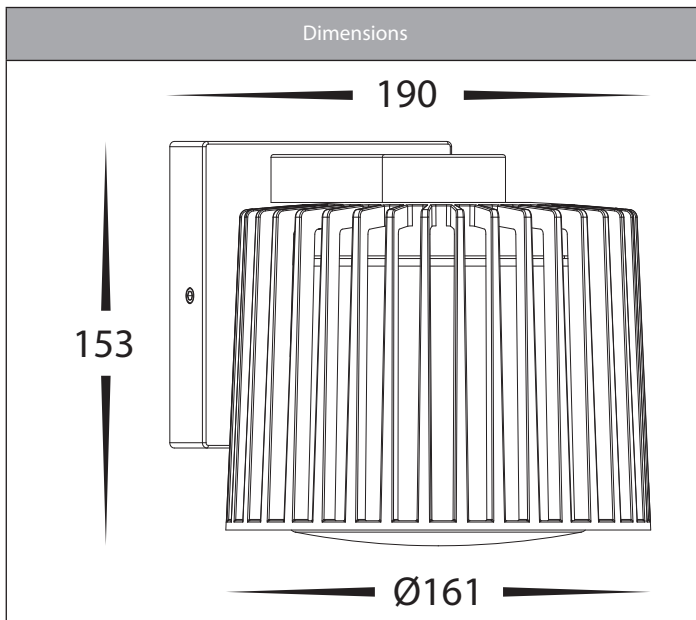

Lumo Aluminium Black Wall Light

Product Specifications

Name	Lumo
Material	Aluminium
Colour	Poly Powder Coated Black
IP Rating	IP54
Installation Type	Wall - Surface Mounted
Lamp Base	E27
Protection Class	240v = 1 (Requires Earth)
Max Wattage	9w
Lamp Expectancy	<30,000hrs
Diffuser Type	Clear Glass
CRI	CRI>80
Dimmable	Yes
IK Rating	IK04
Warranty	3 Years Replacement*

Product Ordering

Part Number	Colour Temp	Lumens	Input Voltage	Beam Angle	Included LED	Barcode
HV3694W-BLK	2700k	700lm	240v AC	180°	1x 9w Filament LED E27 Globe	9350418038296

*Items ordered after 01-01-2022