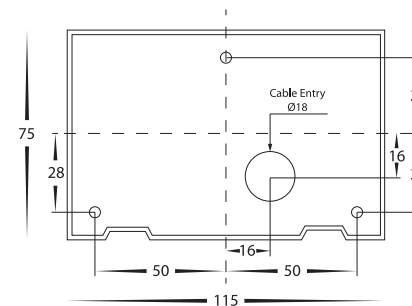

# Angela Aluminium Black or White Wall Light

Name	Angela
Material	Aluminium
Colour	Poly Powder Coated Black or White
IP Rating	IP54
IK Rating	IK04
Installation Type	Wall - Surface Mounted
Diffuser Type	Clear Glass
Lamp Base	E27
Max Wattage	9w
Protection Class	240v = 1 (Requires Earth)
Lamp Expectancy	<30,000hrs
CRI	CRI>80
Dimmable	Yes - Triac / Phase Cut
Warranty	3 Years Replacement

## Mounting Base Diagram

## Dimensions