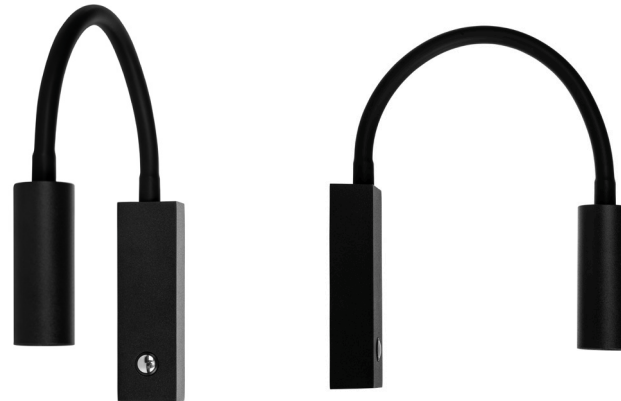

Lesen Aluminium Black or White Adjustable Wall Light

Name	Lesen
Material	Aluminium
Colour	Poly Powder Coated Black or White
IP Rating	IP20
IK Rating	IK06
Installation Type	Wall - Surface Mounted
Diffuser Type	Clear PC
Lamp Base	Built in LED
Max Wattage	3w
Protection Class	240v = 1 (Requires Earth)
Lamp Expectancy	<30,000hrs
CRI	CRI>80
Dimmable	Yes - Touch dimming with switch on fitting
Warranty	3 Years Replacement

Touch Dimming

Dimensions

Warranty
Terms & Conditions

Website

Product Ordering

Image	Part Number	Colour Temp	Lumens	Input Voltage	Beam Angle	Included LED	Barcode
	HV3687T-BLK	3000K 4000K 5500K	140lm 160lm 150lm	240V AC	30°	TRI Colour 3w Built in LED	9350418037220
	HV3687T-WHT						9350418037237