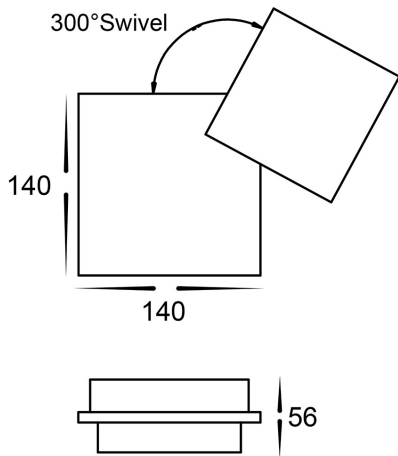

Pivot Square LED Wall Lights

PRODUCT SPECIFICATIONS:

Name: Pivot

Material: Aluminium

Colour: Poly powder coated black or white

IP Rating: IP54

Lamp Base: Built in LED

CRI: ≥80

Wiring: Parallel

Dimmable: No

Warranty: 2 years replacement**

PART NUMBER	INPUT VOLTAGE	COLOUR	COLOUR TEMP	LUMENS	INCLUDED LED
HV3667T-BLK	240v	Aluminium Black	3000k	380lm	Built in 10w TRI Colour LED
			4000k	460lm	
			5500k	430lm	
HV3667T-WHT	240v	Aluminium White	3000k	380lm	Built in 10w TRI Colour LED
			4000k	460lm	
			5500k	430lm	