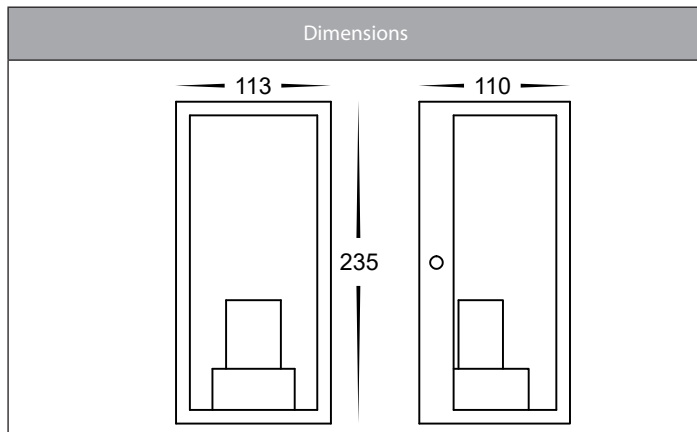

Bayside 316 Stainless Steel Outdoor Wall Lights

Product Specifications

Name	Bayside
Material	316 Stainless Steel
Colour	Stainless Steel. Black or White
IP Rating	IP54
Installation Type	Wall - Surface Mounted
Lamp Base	E27
Max Wattage	8w LED
Protection Class	1 (Earth Required)
Lamp Expectancy	<30,000hrs
Diffuser Type	Glass
CRI	CRI>80
Dimmable	Yes
IK Rating	IK08
Warranty	3 Years Replacement*

Product Ordering

Image	Part Number	Colour Temp	Lumens	Input Voltage	Beam Angle	Included LED	Barcode
	HV3659W-BLK	2700k	800lm	240v AC	180°	8w E27 LED	9350418019226
	HV3659W-SS316	2700k	800lm	240v AC	180°	8w E27 LED	9350418019233
	HV3659W-WHT	2700k	800lm	240v AC	180°	8w E27 LED	9350418019240