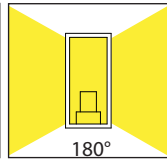

Bayside 316 Stainless Steel Outdoor Wall Lights

Product Specifications

Name	Bayside
Material	316 Stainless Steel
Colour	Stainless Steel. Black or White
IP Rating	IP54
Installation Type	Wall - Surface Mounted
Lamp Base	E27
Max Wattage	8w LED
Protection Class	1 (Earth Required)
Lamp Expectancy	<30,000hrs
Diffuser Type	Glass
CRI	CRI>80
Dimmable	Yes
IK Rating	IK08
Warranty	3 Years Replacement*