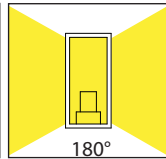

Bayside Large 316 Stainless Steel Outdoor Wall Lights

Product Specifications

Name	Bayside Large
Material	316 Stainless Steel
Colour	Stainless Steel, Black or White
IP Rating	IP54
Installation Type	Wall - Surface Mounted
Lamp Base	E27
Max Wattage	4w LED
Protection Class	1 (Earth Required)
Lamp Expectancy	>30,000hrs
Diffuser Type	Glass
CRI	CRI>80
Dimmable	Yes
IK Rating	IK08
Warranty	3 Years Replacement*