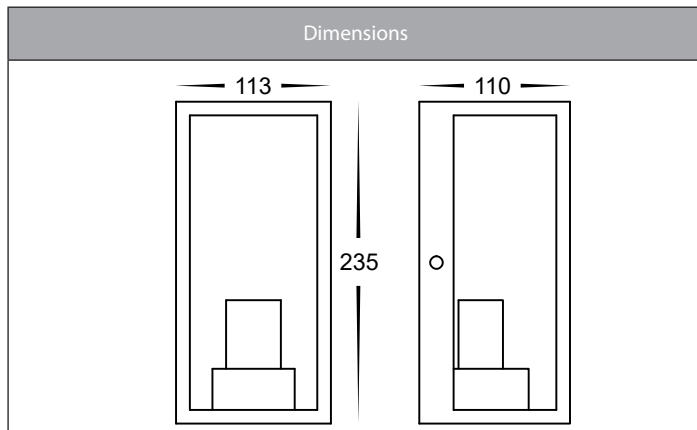

Bayside Large 316 Stainless Steel Outdoor Wall Lights

Product Specifications

Name	Bayside Large
Material	316 Stainless Steel
Colour	Stainless Steel, Black or White
IP Rating	IP54
Installation Type	Wall - Surface Mounted
Lamp Base	E27
Max Wattage	4w LED
Protection Class	1 (Earth Required)
Lamp Expectancy	>30,000hrs
Diffuser Type	Glass
CRI	CRI>80
Dimmable	Yes
IK Rating	IK08
Warranty	3 Years Replacement*

Product Ordering

Image	Part Number	Colour Temp	Lumens	Input Voltage	Beam Angle	Included LED	Barcode
	HV3659W-L-BLK	2700k	400lm	240v AC	180°	4w E27 LED	9350418033482
	HV3659W-L-SS316	2700k	400lm	240v AC	180°	4w E27 LED	9350418033499
	HV3659W-L-WHT	2700k	400lm	240v AC	180°	4w E27 LED	9350418033505