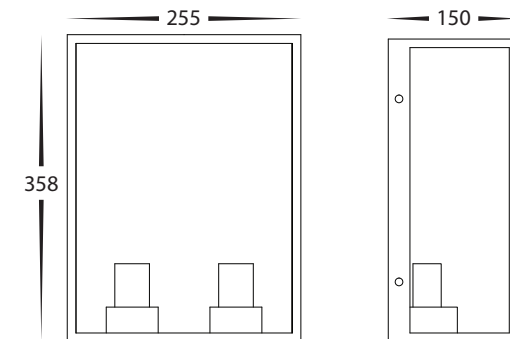

Bayside Large 316 Stainless Steel Outdoor Wall Lights

Name	Bayside Large
Material	316 Stainless Steel
Colour	Stainless Steel, Black or White
IP Rating	IP54
Colour Temp	2700k
IK Rating	IK02
Installation Type	Wall - Surface Mounted
Diffuser Type	Glass
Lamp Base	E27
Max Wattage	2x 40w LED
Protection Class	1 (Earth Required)
Lamp Expectancy	>30,000hrs
CRI	CRI>80
Dimmable	Yes - Triac
Warranty	3 Years Replacement

Dimensions

Warranty
Terms & Conditions

Website

Product Ordering

Image	Part Number	Colour Temp	Lumens	Input Voltage	Beam Angle	Included LED	Barcode
	HV36592W-BLK						9350418036278
	HV36592W-SS316	2700K	2x 400lm	240v AC	180°	2x 4w E27 LED	9350418036292
	HV36592W-WHT						9350418036285