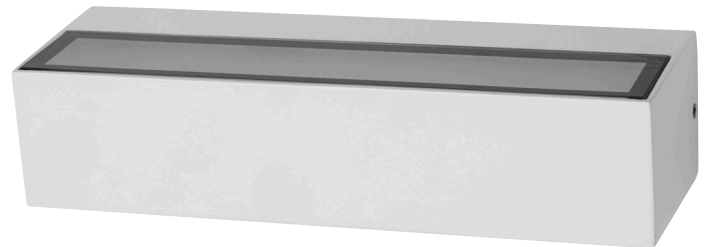

# Siena Aluminium Up & Down Wall Light

## Product Specifications

Name	Siena
Material	Aluminium
Colour	Poly Powder Coated Black or White
IP Rating	IP54
IK Rating	IK08
Installation Type	Wall - Surface Mounted
Lamp Base	Built in LED
Max Wattage	2x 6w
Protection Class	1 (Earth Required)
Lamp Expectancy	<30,000hrs
Diffuser Type	Frosted Glass
CRI	CRI>80
Dimmable	Yes - Triac Dimmable
Warranty	3 Years Replacement*

## Optional Havit Compatible Accessories

Image	Part Number	Description
	HV9625	LED Dimmer - 300w Max