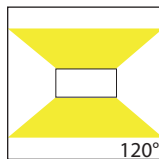

## Product Specifications

Name	Siena
Material	Aluminium
Colour	Poly Powder Coated Black or White
IP Rating	IP54
IK Rating	IK08
Installation Type	Wall - Surface Mounted
Lamp Base	Built in LED
Max Wattage	2x 6w
Protection Class	1 (Earth Required)
Lamp Expectancy	<30,000hrs
Diffuser Type	Frosted Glass
CRI	CRI>80
Dimmable	Yes - Triac Dimmable
Warranty	3 Years Replacement*