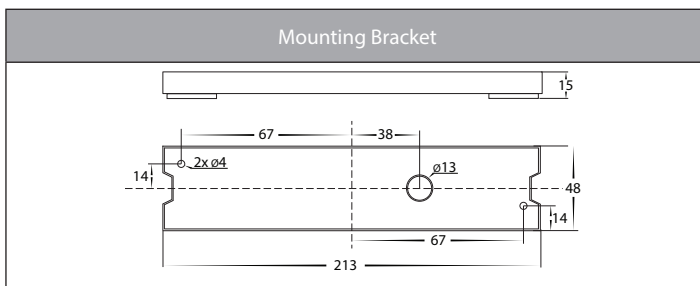

Optional Havit Compatible Accessories

Image	Part Number	Description
	HV9625	LED Dimmer - 300w Max

Product Ordering

Image	Part Number	Colour Temp	Lumens	Input Voltage	Beam Angle	Included LED	Barcode
	HV3657T-BLK	3000k 4000k 5500k	2x 345lm 2x 350lm 2x 345lm	240v AC	120°	TRI Colour 2x 6w Built in LED	9350418030658
	HV3657T-WHT	3000k 4000k 5500k	2x 345lm 2x 350lm 2x 345lm	240v AC	120°	TRI Colour 2x 6w Built in LED	9350418030665

*Items ordered after 01-01-2022