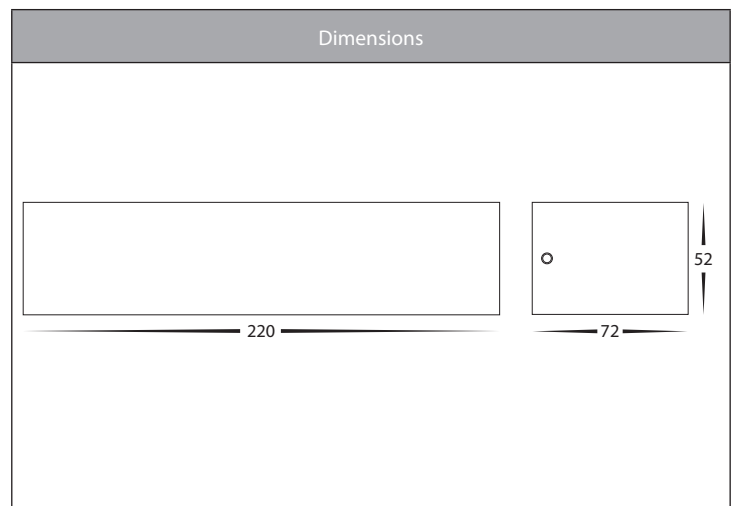

Optional Havit Compatible Accessories

Image	Part Number	Description
	HV9625	LED Dimmer - 300w Max

Product Ordering

Image	Part Number	Colour Temp	Lumens	Input Voltage	Beam Angle	Included LED	Barcode
	HV3657T-BLK	3000k 4000k 5500k	2x 345lm 2x 350lm 2x 345lm	240v AC	120°	TRI Colour 2x 6w Built in LED	9350418030658
	HV3657T-WHT	3000k 4000k 5500k	2x 345lm 2x 350lm 2x 345lm	240v AC	120°	TRI Colour 2x 6w Built in LED	9350418030665

*Items ordered after 01-01-2022