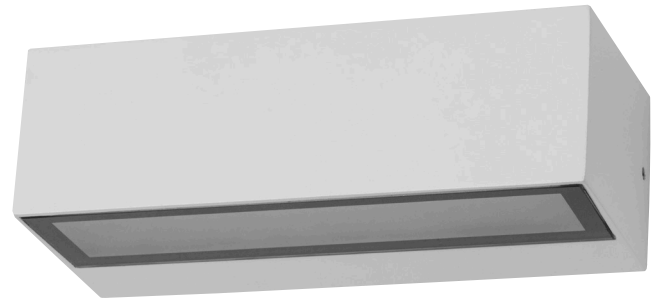

# Siena Aluminium Up & Down Wall Light

## Product Specifications

Name	Siena
Material	Aluminium
Colour	Poly Powder Coated Black or White
IP Rating	IP54
IK Rating	IK08
Installation Type	Wall - Surface Mounted
Lamp Base	Built in LED
Max Wattage	2x 4.5w
Protection Class	1 (Earth Required)
Lamp Expectancy	<30,000hrs
Diffuser Type	Frosted Glass
CRI	CRI>80
Dimmable	Yes - Triac Dimmable
Warranty	3 Years Replacement*

## Optional Havit Compatible Accessories

Image	Part Number	Description
	HV9625	LED Dimmer - 300w Max