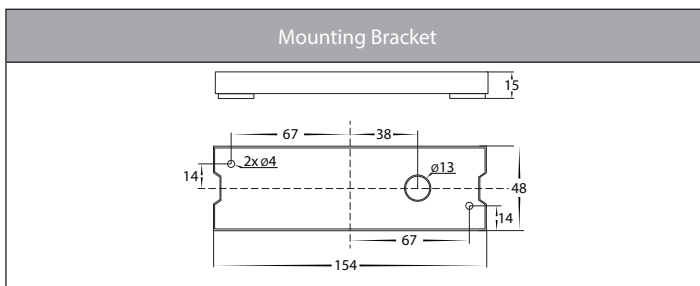

Optional Havit Compatible Accessories

Image	Part Number	Description
	HV9625	LED Dimmer - 300w Max

Product Ordering

Image	Part Number	Colour Temp	Lumens	Input Voltage	Beam Angle	Included LED	Barcode
	HV3655T-BLK	3000k 4000k 5500k	2x 255lm 2x 265lm 2x 260lm	240v AC	120°	TRI Colour 2x 4.5w Built in LED	9350418030610
	HV3655T-WHT	3000k 4000k 5500k	2x 255lm 2x 265lm 2x 260lm	240v AC	120°	TRI Colour 2x 4.5w Built in LED	9350418030627

*Items ordered after 01-01-2022