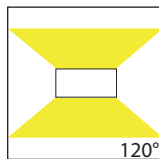

## Product Specifications

Name	Siena
Material	Aluminium
Colour	Poly Powder Coated Black or White
IP Rating	IP54
IK Rating	IK08
Installation Type	Wall - Surface Mounted
Lamp Base	Built in LED
Max Wattage	2x 4.5w
Protection Class	1 (Earth Required)
Lamp Expectancy	<30,000hrs
Diffuser Type	Frosted Glass
CRI	CRI>80
Dimmable	Yes - Triac Dimmable
Warranty	3 Years Replacement*