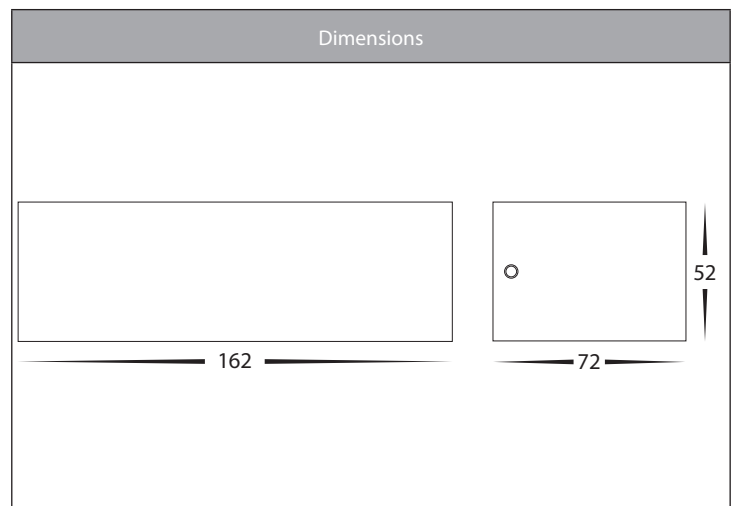

## Product Specifications

Name	Siena
Material	Aluminium
Colour	Poly Powder Coated Black or White
IP Rating	IP54
IK Rating	IK08
Installation Type	Wall - Surface Mounted
Lamp Base	Built in LED
Max Wattage	2x 4.5w
Protection Class	1 (Earth Required)
Lamp Expectancy	<30,000hrs
Diffuser Type	Frosted Glass
CRI	CRI>80
Dimmable	Yes - Triac Dimmable
Warranty	3 Years Replacement*

## Product Ordering

Image	Part Number	Colour Temp	Lumens	Input Voltage	Beam Angle	Included LED	Barcode
	<b>HV3655T-BLK</b>	3000k 4000k 5500k	2x 255lm 2x 265lm 2x 260lm	240v AC	120°	<b>TRI Colour</b> 2x 4.5w Built in LED	9350418030610
	<b>HV3655T-WHT</b>	3000k 4000k 5500k	2x 255lm 2x 265lm 2x 260lm	240v AC	120°	<b>TRI Colour</b> 2x 4.5w Built in LED	9350418030627