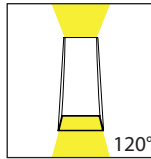

Cono Aluminium Black or White Up & Down Wall Lights

Product Specifications

Name	Cono
Material	Aluminium
Colour	Poly Powder Coated Black or White
IP Rating	IP54
Installation Type	Wall - Surface Mounted
Lamp Base	Built in LED
Max Wattage	2x 3w LED
Protection Class	240v - 1 (Earth Required)
Lamp Expectancy	<30,000hrs
Diffuser Type	Glass
CRI	CRI>80
Dimmable	No
IK Rating	IK08
Warranty	3 Years Replacement*

Dimensions	Mounting Bracket

Product Ordering

Image	Part Number	Colour Temp	Lumens	Input Voltage	Beam Angle	Included LED	Barcode
	HV3651T-BLK	3000k 4000k 5500k	2x 220lm 2x 230lm 2x 240lm	240v AC	120°	TRI Colour 2x 3w Built in LED	9350418013170
	HV3651T-WHT	3000k 4000k 5500k	2x 220lm 2x 230lm 2x 240lm	240v AC	120°	TRI Colour 2x 3w Built in LED	9350418013187