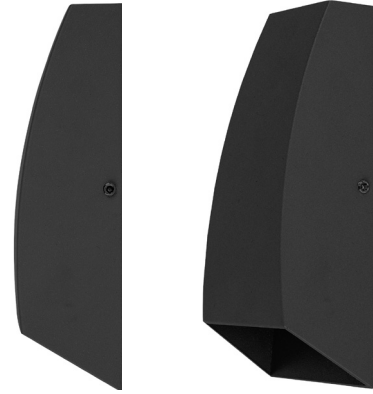

Cono Aluminium Black or White Up & Down Wall Lights

Product Specifications

Name	Cono
Material	Aluminium
Colour	Poly Powder Coated Black or White
IP Rating	IP54
Installation Type	Wall - Surface Mounted
Lamp Base	Built in LED
Max Wattage	2x 3w LED
Protection Class	240v - 1 (Earth Required)
Lamp Expectancy	<30,000hrs
Diffuser Type	Glass
CRI	CRI>80
Dimmable	No
IK Rating	IK08
Warranty	3 Years Replacement*

Dimensions	Mounting Bracket

Product Ordering

Image	Part Number	Colour Temp	Lumens	Input Voltage	Beam Angle	Included LED	Barcode
	HV3651T-BLK	3000k 4000k 5500k	2x 220lm 2x 230lm 2x 240lm	240v AC	120°	TRI Colour 2x 3w Built in LED	9350418013170
	HV3651T-WHT	3000k 4000k 5500k	2x 220lm 2x 230lm 2x 240lm	240v AC	120°	TRI Colour 2x 3w Built in LED	9350418013187