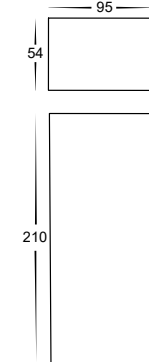

Essil Aluminium Black or White

Up & Down Wall Lights

Name	Essil
Material	Aluminium
Colour	Poly Powder Coated Black or White
IP Rating	IP54
Colour Temp	<div style="display: flex; gap: 5px;"> <div style="width: 10px; height: 10px; background-color: #FFC000; border: 1px solid black;"></div> 3000k <div style="width: 10px; height: 10px; background-color: #ADD8E6; border: 1px solid black;"></div> 4000k <div style="width: 10px; height: 10px; background-color: #00B0F0; border: 1px solid black;"></div> 5500k </div>
IK Rating	IK08
Installation Type	Wall - Surface Mounted
Diffuser Type	Glass
Lamp Base	Built in LED
Max Wattage	2x 6w LED
Protection Class	240v = 1 (Requires Earth) 12v DC = 3 (No Earth Required)
Lamp Expectancy	<30,000hrs
CRI	CRI>80
Dimmable	Triac Dimmable (240v Model Only)
Warranty	3 Years Replacement

Dimensions

Mounting Base

Product Ordering

Image	Part Number	Colour Temp	Lumens	Input Voltage	Beam Angle	Included LED	Barcode
	HV3650T-BLK-240V	3000k 4000k 5500k	2x 350lm 2x 360lm 2x 370lm	240V AC	120°	TRI Colour 2x 6w Built in LED	9350418025524
	HV3650T-BLK-12V			12V DC			9350418025531
	HV3650T-WHT-240V			240V AC			9350418025548
	HV3650T-WHT-12V			12V DC			9350418025555