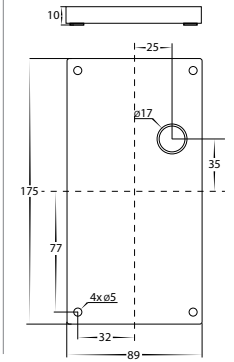

Essil Aluminium Black or White

Up & Down Wall Lights

Name	Essil
Material	Aluminium
Colour	Poly Powder Coated Black or White
IP Rating	IP54
Colour Temp	<div style="display: flex; gap: 5px;"> <div style="width: 10px; height: 10px; background-color: #FFC000; border: 1px solid black;"></div> 3000k <div style="width: 10px; height: 10px; background-color: #ADD8E6; border: 1px solid black;"></div> 4000k <div style="width: 10px; height: 10px; background-color: #00B0F0; border: 1px solid black;"></div> 5500k </div>
IK Rating	IK08
Installation Type	Wall - Surface Mounted
Diffuser Type	Glass
Lamp Base	Built in LED
Max Wattage	2x 6w LED
Protection Class	240v = 1 (Requires Earth) 12v DC = 3 (No Earth Required)
Lamp Expectancy	<30,000hrs
CRI	CRI>80
Dimmable	Triac Dimmable (240v Model Only)
Warranty	3 Years Replacement

Dimensions

Mounting Base

Product Ordering

Image	Part Number	Colour Temp	Lumens	Input Voltage	Beam Angle	Included LED	Barcode
	HV3650T-BLK-240V	3000k 4000k 5500k	2x 350lm 2x 360lm 2x 370lm	240V AC	120°	TRI Colour 2x 6w Built in LED	9350418025524
	HV3650T-BLK-12V			12V DC			9350418025531
	HV3650T-WHT-240V			240V AC			9350418025548
	HV3650T-WHT-12V			12V DC			9350418025555