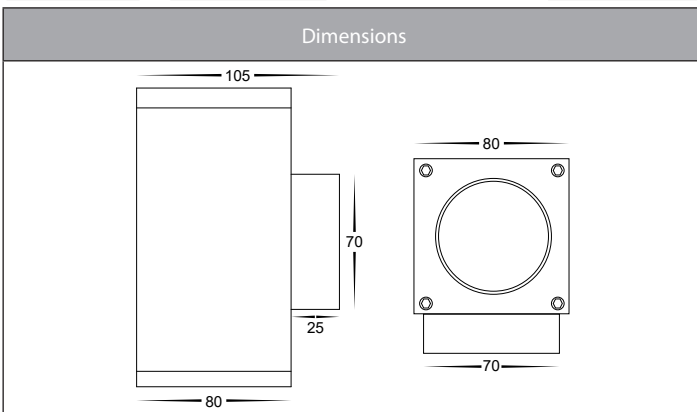

Quadru Aluminium Up & Down Wall Light

Product Specifications

Name	Quadru
Material	Aluminium
Colour	Poly Powder Coated Black or White
IP Rating	IP54
IK Rating	IK08
Installation Type	Wall - Surface Mounted
Lamp Base	GU10
Max Wattage	2x 35w
Protection Class	1 (Earth Required)
Lamp Expectancy	<30,000hrs
Diffuser Type	Clear Glass
CRI	CRI>80
Dimmable	No - not with globes supplied
Warranty	3 Years Replacement*

Product Ordering

Image	Part Number	Colour Temp	Lumens	Input Voltage	Beam Angle	Included LED	Barcode
	HV3624T-BLK	3000k 4000k 5500k	2x 270lm 2x 285lm 2x 300lm	240v AC	120°	 TRI Colour 2x 5w GU10 LED	9350418033925
	HV3624T-WHT	3000k 4000k 5500k	2x 270lm 2x 285lm 2x 300lm	240v AC	120°	 TRI Colour 2x 5w GU10 LED	9350418033932