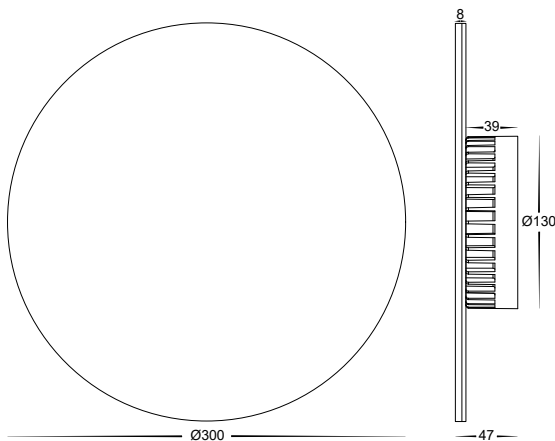

Halo Aluminium RGBW Wall Light

Product Specifications

Name	Halo
Material	Aluminium
Colour	Poly Powder Coated Black or White
IP Rating	IP65
Installation Type	Wall - Surface Mounted
Lamp Base	Built in LED
Max Wattage	24w
Lamp Expectancy	<30,000hrs
Diffuser Type	Polycarbonate
CRI	CRI>80
Dimmable	Yes - Using APP
Warranty	3 Years Replacement*

Dimensions

Product Ordering

Image	Part Number	Colour Temp	Lumens	Input Voltage	Beam Angle	Included LED	Barcode
	HV3594RGBW-BLK	RGB + 3000k RGBW	400lm	12v DC	180°	24w Built in LED	9350418026439
	HV3594RGBW-WHT	RGB + 3000k RGBW	400lm	12v DC	180°	24w Built in LED	9350418026446