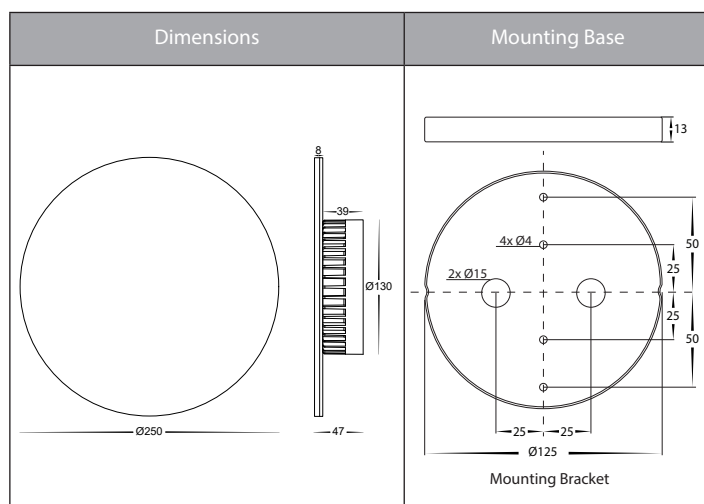

Halo Aluminium Bluetooth RGBW Wall Light

Product Specifications

Name	Halo
Material	Aluminium
Colour	Poly Powder Coated Black or White
IP Rating	IP65
Installation Type	Wall - Surface Mounted
Lamp Base	Built in LED
Max Wattage	18w
Protection Class	3 (No Earth Required)
Lamp Expectancy	<30,000hrs
Diffuser Type	Polycarbonate
CRI	CRI>80
IK Rating	IK10
Dimmable	Yes - Using APP or Remote
Warranty	3 Years Replacement*

Product Ordering

Image	Part Number	Colour Temp	Lumens	Input Voltage	Beam Angle	Included LED	Barcode
	HV3593RGBW-BLK	RGB + 3000k RGBW	350lm	12v DC	180°	18w Built in LED	9350418026415
	HV3593RGBW-WHT	RGB + 3000k RGBW	350lm	12v DC	180°	18w Built in LED	9350418026422