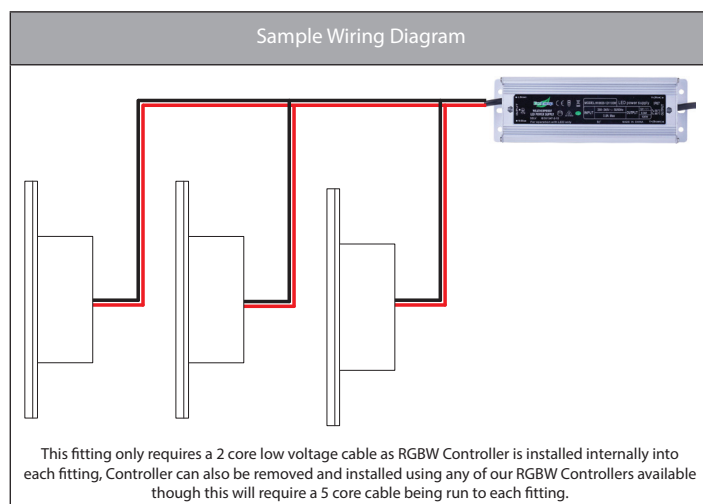

Halo Aluminium Bluetooth RGBW Wall Light

Product Specifications

Name	Halo
Material	Aluminium
Colour	Poly Powder Coated Black or White
IP Rating	IP65
Installation Type	Wall - Surface Mounted
Lamp Base	Built in LED
Max Wattage	18w
Protection Class	3 (No Earth Required)
Lamp Expectancy	<30,000hrs
Diffuser Type	Polycarbonate
CRI	CRI>80
IK Rating	IK10
Dimmable	Yes - Using APP or Remote
Warranty	3 Years Replacement*

Product Ordering

Image	Part Number	Colour Temp	Lumens	Input Voltage	Beam Angle	Included LED	Barcode
	HV3593RGBW-BLK	RGB + 3000k RGBW	350lm	12v DC	180°	18w Built in LED	9350418026415
	HV3593RGBW-WHT	RGB + 3000k RGBW	350lm	12v DC	180°	18w Built in LED	9350418026422