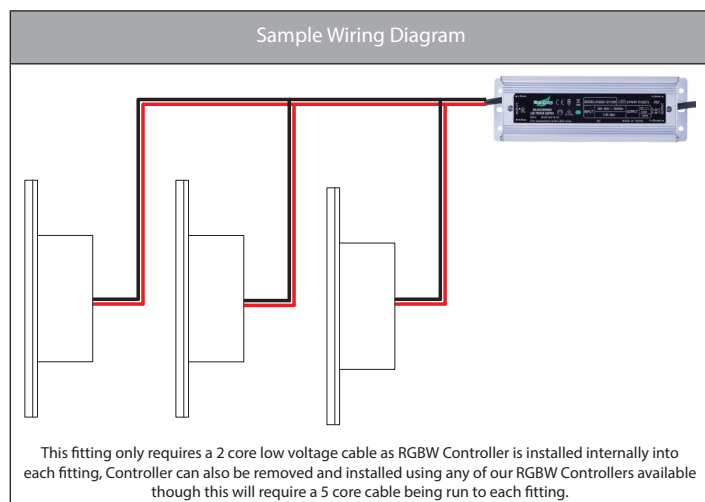

Halo Aluminium Bluetooth RGBW Wall Light

Product Specifications

Name	Halo
Material	Aluminium
Colour	Poly Powder Coated Black or White
IP Rating	IP65
Installation Type	Wall - Surface Mounted
Lamp Base	Built in LED
Max Wattage	12w
Protection Class	3 (No Earth Required)
Lamp Expectancy	<30,000hrs
Diffuser Type	Polycarbonate
CRI	CRI>80
IK Rating	IK10
Dimmable	Yes - Using APP or Remote
Warranty	3 Years Replacement*

Product Ordering

Image	Part Number	Colour Temp	Lumens	Input Voltage	Beam Angle	Included LED	Barcode
	HV3592RGBW-BLK	RGB + 3000k RGBW	300lm	12v DC	180°	12w Built in LED	9350418019844
	HV3592RGBW-WHT	RGB + 3000k RGBW	300lm	12v DC	180°	12w Built in LED	9350418019851