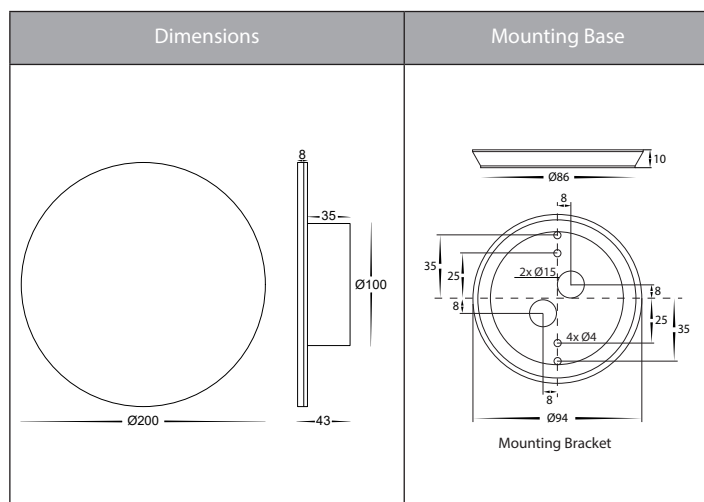

Halo Aluminium Bluetooth RGBW Wall Light

Product Specifications

Name	Halo
Material	Aluminium
Colour	Poly Powder Coated Black or White
IP Rating	IP65
Installation Type	Wall - Surface Mounted
Lamp Base	Built in LED
Max Wattage	12w
Protection Class	3 (No Earth Required)
Lamp Expectancy	<30,000hrs
Diffuser Type	Polycarbonate
CRI	CRI>80
IK Rating	IK10
Dimmable	Yes - Using APP or Remote
Warranty	3 Years Replacement*

Product Ordering

Image	Part Number	Colour Temp	Lumens	Input Voltage	Beam Angle	Included LED	Barcode
	HV3592RGBW-BLK	RGB + 3000k RGBW	300lm	12v DC	180°	12w Built in LED	9350418019844
	HV3592RGBW-WHT	RGB + 3000k RGBW	300lm	12v DC	180°	12w Built in LED	9350418019851