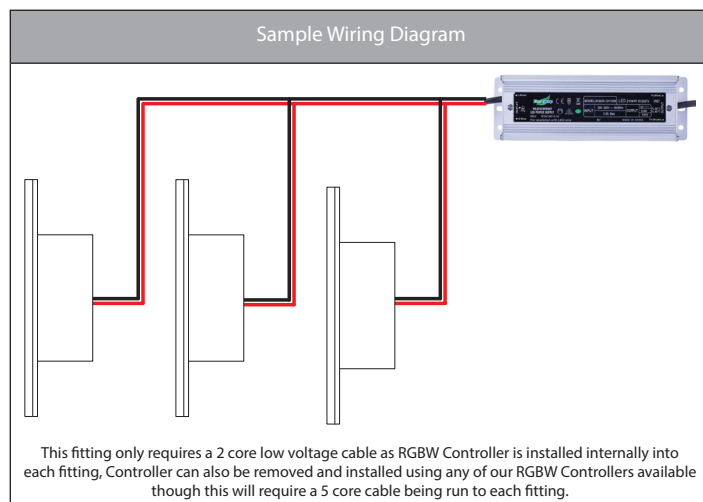

Halo Aluminium Bluetooth RGBW Wall Light

Product Specifications

Name	Halo
Material	Aluminium
Colour	Poly Powder Coated Black or White
IP Rating	IP65
Installation Type	Wall - Surface Mounted
Lamp Base	Built in LED
Max Wattage	7w
Protection Class	3 (No Earth Required)
Lamp Expectancy	<30,000hrs
Diffuser Type	Polycarbonate
CRI	CRI>80
IK Rating	IK10
Dimmable	Yes - Using APP or Remote (Supplied with fitting)
Warranty	3 Years Replacement*

Product Ordering

Image	Part Number	Colour Temp	Lumens	Input Voltage	Beam Angle	Included LED	Barcode
	HV3591RGBW-BLK	RGB + 3000k RGBW	250lm	12v DC	180°	7w Built in LED	9350418019677
	HV3591RGBW-WHT	RGB + 3000k RGBW	250lm	12v DC	180°	7w Built in LED	9350418019684