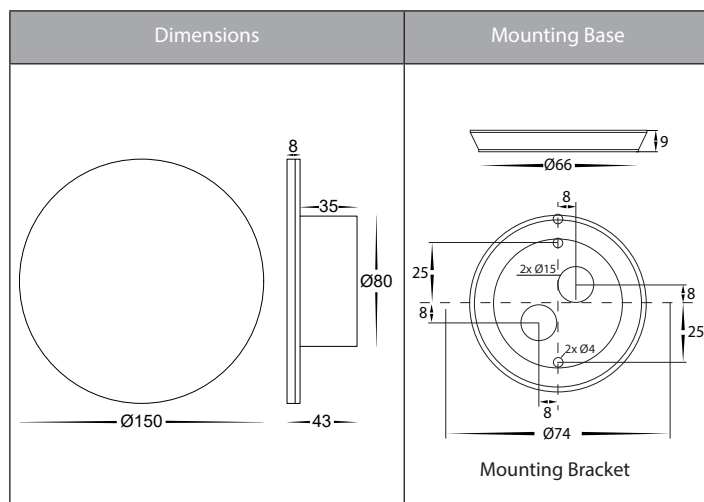

Halo Aluminium Bluetooth RGBW Wall Light

Product Specifications

Name	Halo
Material	Aluminium
Colour	Poly Powder Coated Black or White
IP Rating	IP65
Installation Type	Wall - Surface Mounted
Lamp Base	Built in LED
Max Wattage	7w
Protection Class	3 (No Earth Required)
Lamp Expectancy	<30,000hrs
Diffuser Type	Polycarbonate
CRI	CRI>80
IK Rating	IK10
Dimmable	Yes - Using APP or Remote (Supplied with fitting)
Warranty	3 Years Replacement*

Product Ordering

Image	Part Number	Colour Temp	Lumens	Input Voltage	Beam Angle	Included LED	Barcode
	HV3591RGBW-BLK	RGB + 3000k RGBW	250lm	12v DC	180°	7w Built in LED	9350418019677
	HV3591RGBW-WHT	RGB + 3000k RGBW	250lm	12v DC	180°	7w Built in LED	9350418019684