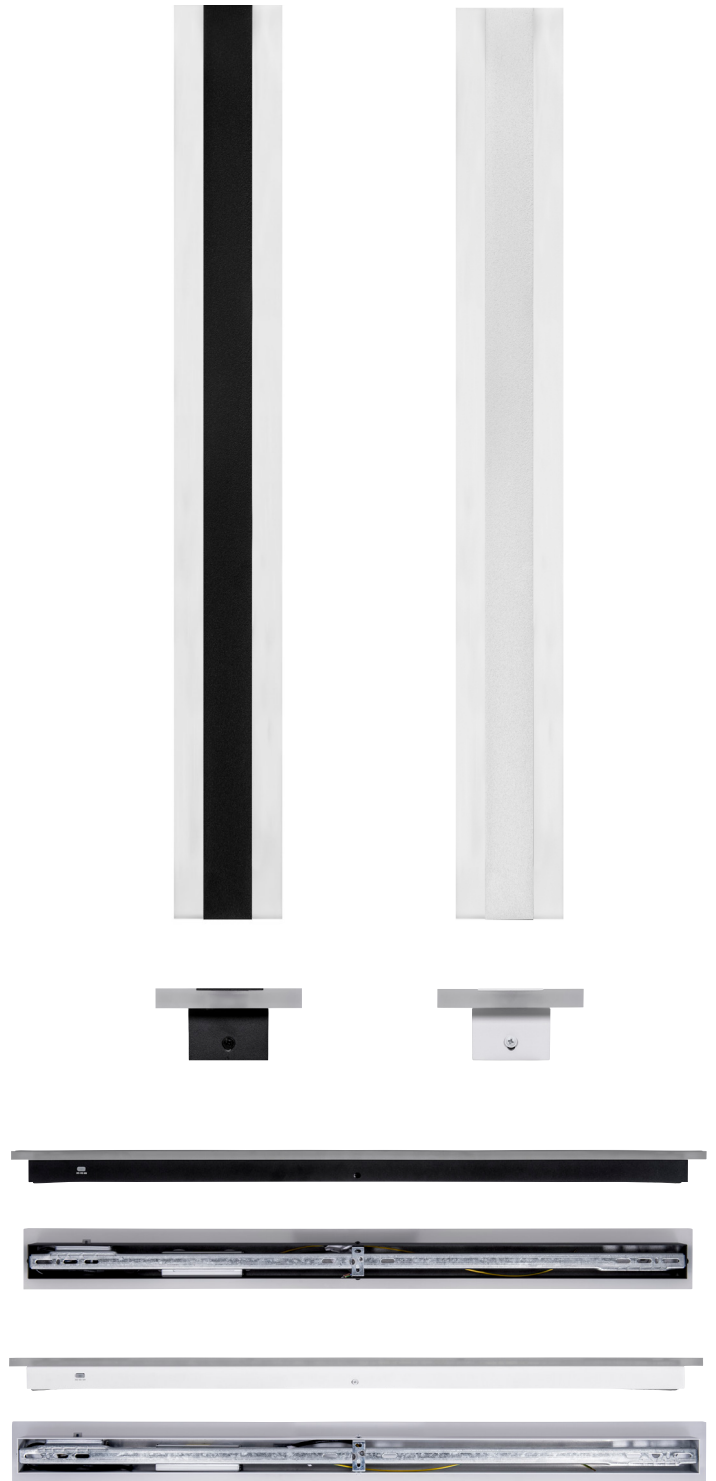

# Barline Aluminium 1000mm Wall Light

## Product Specifications

Name	Barline
Material	Aluminium + Perspex
Colour	Poly Powder Coated Black or White
IP Rating	IP65
Installation Type	Wall or Ceiling - Surface Mounted
Lamp Base	Built in LED
Protection Class	1 (Requires Earth)
Max Wattage	1x 30w (3000K & 5500K = 15w   4000k = 30w)
Lamp Expectancy	<30,000hrs
Diffuser Type	Frosted Perspex
CRI	CRI>80
Dimmable	No
IK Rating	IK08
Warranty	3 Years Replacement*

## Product Ordering

Image	Part Number	Colour Temp	Lumens	Input Voltage	Beam Angle	Included LED	Barcode
	<b>HV3584T-BLK</b>	3000k 4000k 5500k	900lm 1800lm 975lm	240v AC	180°	<b>TRI Colour</b> 15w - 30w Built in LED	9350418026491
	<b>HV3584T-WHT</b>	3000k 4000k 5500k	900lm 1800lm 975lm	240v AC	180°	<b>TRI Colour</b> 15w - 30w Built in LED	9350418026484