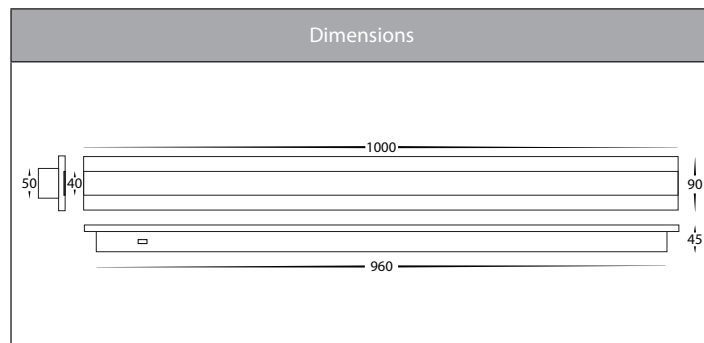

## Product Specifications

Name	Barline
Material	Aluminium + Perspex
Colour	Poly Powder Coated Black or White
IP Rating	IP65
Installation Type	Wall or Ceiling - Surface Mounted
Lamp Base	Built in LED
Protection Class	1 (Requires Earth)
Max Wattage	1x 30w (3000K & 5500K = 15w   4000k = 30w)
Lamp Expectancy	<30,000hrs
Diffuser Type	Frosted Perspex
CRI	CRI>80
Dimmable	No
IK Rating	IK08
Warranty	3 Years Replacement*

## Product Ordering

Image	Part Number	Colour Temp	Lumens	Input Voltage	Beam Angle	Included LED	Barcode
	<b>HV3584T-BLK</b>	3000k 4000k 5500k	900lm 1800lm 975lm	240v AC	180°	<b>TRI Colour</b> 15w - 30w Built in LED	9350418026491
	<b>HV3584T-WHT</b>	3000k 4000k 5500k	900lm 1800lm 975lm	240v AC	180°	<b>TRI Colour</b> 15w - 30w Built in LED	9350418026484