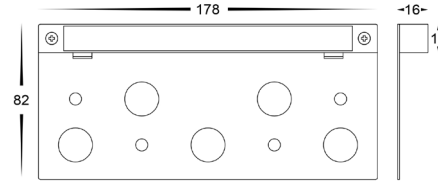

Preston LED Coping Light

Name	Preston
Material	Solid Brass
Colour	Brass
IP Rating	IP65
Colour Temp	 3000k 4000k 5500k
IK Rating	IK10
Installation Type	Wall - Surface Mounted
Diffuser Type	Frosted Polycarbonate
Lamp Base	Built in LED
Max Wattage	2.5w, 5w, 7.5w
Protection Class	12v DC = 3 (No Earth Required)
Lamp Expectancy	<30,000hrs
CRI	CRI>80
Dimmable	Yes
Warranty	3 Years Replacement

Dimensions for HV3297

Dimensions for HV3298

Dimensions for HV3299

Solid Brass and Solid Copper fittings will naturally tarnish, Solid brass fittings with additional coatings (Antique Brass & Graphite) may tarnish through the coating when installed in outdoor environments.