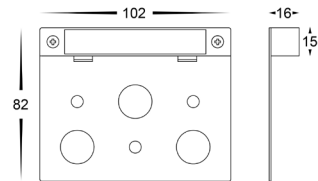

Preston LED Coping Light

Name	Preston
Material	Solid Brass
Colour	Brass
IP Rating	IP65
Colour Temp	 3000k 4000k 5500k
IK Rating	IK10
Installation Type	Wall - Surface Mounted
Diffuser Type	Frosted Polycarbonate
Lamp Base	Built in LED
Max Wattage	2.5w, 5w, 7.5w
Protection Class	12v DC = 3 (No Earth Required)
Lamp Expectancy	<30,000hrs
CRI	CRI>80
Dimmable	Yes
Warranty	3 Years Replacement

Dimensions for HV3297

Dimensions for HV3298

Dimensions for HV3299

Solid Brass and Solid Copper fittings will naturally tarnish, Solid brass fittings with additional coatings (Antique Brass & Graphite) may tarnish through the coating when installed in outdoor environments.

Product Ordering

Image	Part Number	Colour Temp	Lumens	Input Voltage	Beam Angle	Included LED	Barcode
	HV3297T-BR-12V	 3000k 4000k 5500k	140lm 150lm 145lm	12V DC	100°	TRI Colour Built in 2.5w LED	9350418037121
	HV3298T-BR-12V		280lm 300lm 290lm			TRI Colour Built in 5w LED	9350418037152
	HV3299T-BR-12V		420lm 440lm 430lm			TRI Colour Built in 7.5w LED	9350418037183