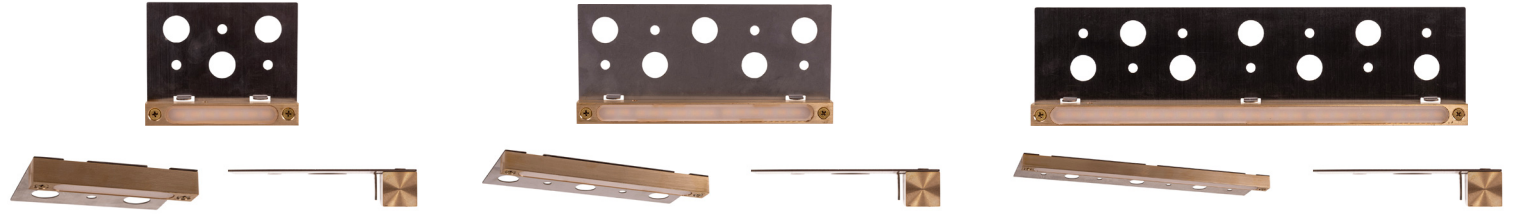

Preston LED Coping Light

Name	Preston
Material	Solid Brass
Colour	Brass
IP Rating	IP65
Colour Temp	 3000k 4000k 5500k
IK Rating	IK10
Installation Type	Wall - Surface Mounted
Diffuser Type	Frosted Polycarbonate
Lamp Base	Built in LED
Max Wattage	2.5w, 5w, 7.5w
Protection Class	12v DC = 3 (No Earth Required)
Lamp Expectancy	<30,000hrs
CRI	CRI>80
Dimmable	Yes
Warranty	3 Years Replacement

Dimensions for HV3297

Dimensions for HV3298

Dimensions for HV3299

Solid Brass and Solid Copper fittings will naturally tarnish, Solid brass fittings with additional coatings (Antique Brass & Graphite) may tarnish through the coating when installed in outdoor environments.

Product Ordering

Image	Part Number	Colour Temp	Lumens	Input Voltage	Beam Angle	Included LED	Barcode
	HV3297T-BR-12V	 3000k 4000k 5500k	140lm 150lm 145lm	12V DC	100°	TRI Colour Built in 2.5w LED	9350418037121
	HV3298T-BR-12V		280lm 300lm 290lm			TRI Colour Built in 5w LED	9350418037152
	HV3299T-BR-12V		420lm 440lm 430lm			TRI Colour Built in 7.5w LED	9350418037183