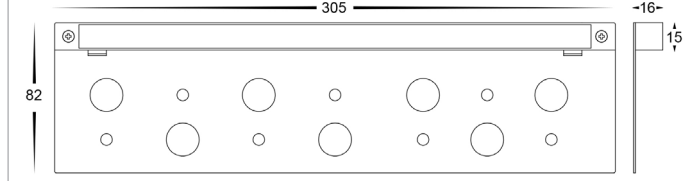

Preston LED Coping Light

Name	Preston
Material	Solid Brass
Colour	Brass
IP Rating	IP65
Colour Temp	 3000k 4000k 5500k
IK Rating	IK10
Installation Type	Wall - Surface Mounted
Diffuser Type	Frosted Polycarbonate
Lamp Base	Built in LED
Max Wattage	2.5w, 5w, 7.5w
Protection Class	12v DC = 3 (No Earth Required)
Lamp Expectancy	<30,000hrs
CRI	CRI>80
Dimmable	Yes
Warranty	3 Years Replacement

Dimensions for HV3297

Dimensions for HV3298

Dimensions for HV3299

Solid Brass and Solid Copper fittings will naturally tarnish, Solid brass fittings with additional coatings (Antique Brass & Graphite) may tarnish through the coating when installed in outdoor environments.

Product Ordering

Image	Part Number	Colour Temp	Lumens	Input Voltage	Beam Angle	Included LED	Barcode
	HV3297T-BR-12V	 3000k 4000k 5500k	140lm 150lm 145lm	12V DC	100°	TRI Colour Built in 2.5w LED	9350418037121
	HV3298T-BR-12V		280lm 300lm 290lm			TRI Colour Built in 5w LED	9350418037152
	HV3299T-BR-12V		420lm 440lm 430lm			TRI Colour Built in 7.5w LED	9350418037183