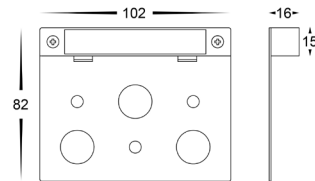

Preston LED Coping Light

Name	Preston
Material	Solid Brass
Colour	Antique Brass
IP Rating	IP65
Colour Temp	 3000k 4000k 5500k
IK Rating	IK10
Installation Type	Wall - Surface Mounted
Diffuser Type	Frosted Polycarbonate
Lamp Base	Built in LED
Max Wattage	2.5w, 5w, 7.5w
Protection Class	12v DC = 3 (No Earth Required)
Lamp Expectancy	<30,000hrs
CRI	CRI>80
Dimmable	Yes
Warranty	3 Years Replacement

Dimensions for HV3297

Dimensions for HV3298

Dimensions for HV3299

Solid Brass and Solid Copper fittings will naturally tarnish, Solid brass fittings with additional coatings (Antique Brass & Graphite) may tarnish through the coating when installed in outdoor environments.

Product Ordering

Image	Part Number	Colour Temp	Lumens	Input Voltage	Beam Angle	Included LED	Barcode
	HV3297T-AB-12V	 3000k 4000k 5500k	140lm 150lm 145lm	12V DC	100°	TRI Colour Built in 2.5w LED	9350418037114
	HV3298T-AB-12V		280lm 300lm 290lm			TRI Colour Built in 5w LED	9350418037145
	HV3299T-AB-12V		420lm 440lm 430lm			TRI Colour Built in 7.5w LED	9350418037176