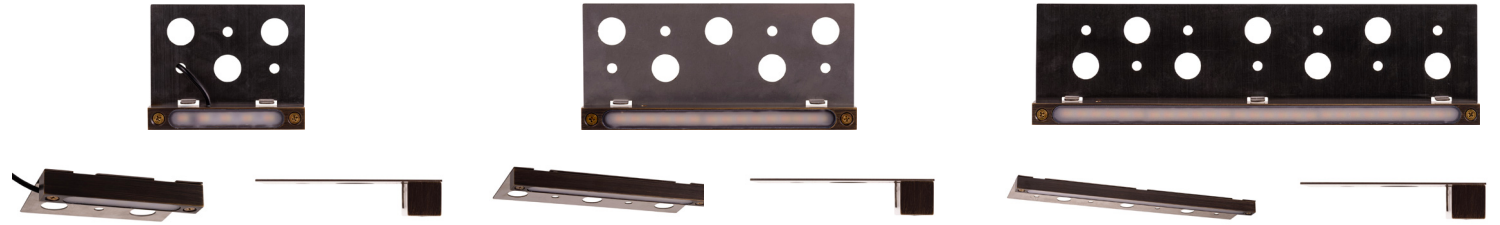

Preston LED Coping Light

Name	Preston
Material	Solid Brass
Colour	Antique Brass
IP Rating	IP65
Colour Temp	 3000k 4000k 5500k
IK Rating	IK10
Installation Type	Wall - Surface Mounted
Diffuser Type	Frosted Polycarbonate
Lamp Base	Built in LED
Max Wattage	2.5w, 5w, 7.5w
Protection Class	12v DC = 3 (No Earth Required)
Lamp Expectancy	<30,000hrs
CRI	CRI>80
Dimmable	Yes
Warranty	3 Years Replacement

Dimensions for HV3297

Dimensions for HV3298

Dimensions for HV3299

Solid Brass and Solid Copper fittings will naturally tarnish, Solid brass fittings with additional coatings (Antique Brass & Graphite) may tarnish through the coating when installed in outdoor environments.

Product Ordering

Image	Part Number	Colour Temp	Lumens	Input Voltage	Beam Angle	Included LED	Barcode
	HV3297T-AB-12V	 3000k 4000k 5500k	140lm 150lm 145lm	12V DC	100°	TRI Colour Built in 2.5w LED	9350418037114
	HV3298T-AB-12V		280lm 300lm 290lm			TRI Colour Built in 5w LED	9350418037145
	HV3299T-AB-12V		420lm 440lm 430lm			TRI Colour Built in 7.5w LED	9350418037176