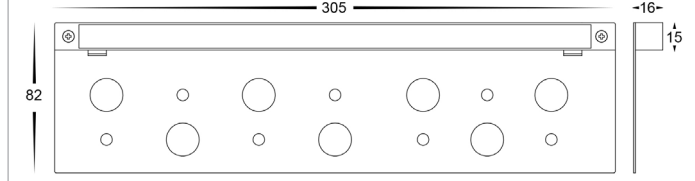

Preston LED Coping Light

Name	Preston
Material	Solid Brass
Colour	Antique Brass
IP Rating	IP65
Colour Temp	 3000k 4000k 5500k
IK Rating	IK10
Installation Type	Wall - Surface Mounted
Diffuser Type	Frosted Polycarbonate
Lamp Base	Built in LED
Max Wattage	2.5w, 5w, 7.5w
Protection Class	12v DC = 3 (No Earth Required)
Lamp Expectancy	<30,000hrs
CRI	CRI>80
Dimmable	Yes
Warranty	3 Years Replacement

Dimensions for HV3297

Dimensions for HV3298

Dimensions for HV3299

Solid Brass and Solid Copper fittings will naturally tarnish, Solid brass fittings with additional coatings (Antique Brass & Graphite) may tarnish through the coating when installed in outdoor environments.

Product Ordering

Image	Part Number	Colour Temp	Lumens	Input Voltage	Beam Angle	Included LED	Barcode
	HV3297T-AB-12V	 3000k 4000k 5500k	140lm 150lm 145lm	12V DC	100°	TRI Colour Built in 2.5w LED	9350418037114
	HV3298T-AB-12V		280lm 300lm 290lm			TRI Colour Built in 5w LED	9350418037145
	HV3299T-AB-12V		420lm 440lm 430lm			TRI Colour Built in 7.5w LED	9350418037176