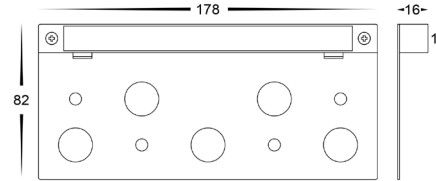

Preston LED Coping Light

Name	Preston
Material	Solid Brass
Colour	Antique Brass
IP Rating	IP65
Colour Temp	 3000k 4000k 5500k
IK Rating	IK10
Installation Type	Wall - Surface Mounted
Diffuser Type	Frosted Polycarbonate
Lamp Base	Built in LED
Max Wattage	2.5w, 5w, 7.5w
Protection Class	12v DC = 3 (No Earth Required)
Lamp Expectancy	<30,000hrs
CRI	CRI>80
Dimmable	Yes
Warranty	3 Years Replacement

Dimensions for HV3297

Dimensions for HV3298

Dimensions for HV3299

Solid Brass and Solid Copper fittings will naturally tarnish, Solid brass fittings with additional coatings (Antique Brass & Graphite) may tarnish through the coating when installed in outdoor environments.