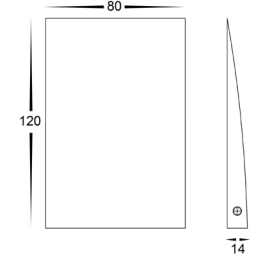

## Wall or Step Light

<b>Name</b>	Pelase
<b>Material</b>	Solid Brass
<b>Colour</b>	Poly Powder Coated White
<b>IP Rating</b>	IP65
<b>Colour Temp</b>	<div style="display: flex; gap: 5px;"> <div style="width: 10px; height: 10px; background-color: #FFD700; border: 1px solid black;"></div> 3000k           <div style="width: 10px; height: 10px; background-color: #ADD8E6; border: 1px solid black;"></div> 4000k           <div style="width: 10px; height: 10px; background-color: #00CED1; border: 1px solid black;"></div> 5500k         </div>
<b>IK Rating</b>	IK10
<b>Installation Type</b>	Wall - Surface Mounted
<b>Diffuser Type</b>	Frosted Polycarbonate
<b>Lamp Base</b>	Built in LED
<b>Max Wattage</b>	3w
<b>Protection Class</b>	240v = 1 (Earth Required) 12v DC = 3 (No Earth Required)
<b>Lamp Expectancy</b>	<30,000hrs
<b>CRI</b>	CRI>80
<b>Dimmable</b>	Yes - Triac / Phase Cut
<b>Warranty</b>	3 Years Replacement

### Product Ordering

Image	Part Number	Colour Temp	Lumens	Input Voltage	Beam Angle	Included LED	Barcode
	HV3291T-WHT-12V	<div style="display: flex; gap: 5px;"> <div style="width: 10px; height: 10px; background-color: #FFD700; border: 1px solid black;"></div> 3000k           <div style="width: 10px; height: 10px; background-color: #ADD8E6; border: 1px solid black;"></div> 4000k           <div style="width: 10px; height: 10px; background-color: #00CED1; border: 1px solid black;"></div> 5500k         </div>	240lm	12V DC	120°	<b>TRI Colour</b> Built in 3w LED	9350418038425
	HV3292T-WHT-12V		245lm	12V DC			9350418038432