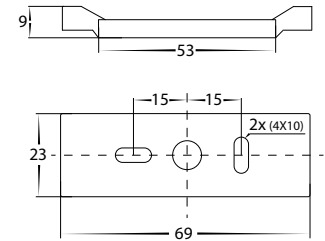

## Wall or Step Light

<b>Name</b>	Pelase
<b>Material</b>	Solid Brass
<b>Colour</b>	Poly Powder Coated White
<b>IP Rating</b>	IP65
<b>Colour Temp</b>	<div style="display: flex; gap: 5px;"> <div style="width: 10px; height: 10px; background-color: #FFD700; border: 1px solid black;"></div> 3000k           <div style="width: 10px; height: 10px; background-color: #ADD8E6; border: 1px solid black;"></div> 4000k           <div style="width: 10px; height: 10px; background-color: #00CED1; border: 1px solid black;"></div> 5500k         </div>
<b>IK Rating</b>	IK10
<b>Installation Type</b>	Wall - Surface Mounted
<b>Diffuser Type</b>	Frosted Polycarbonate
<b>Lamp Base</b>	Built in LED
<b>Max Wattage</b>	3w
<b>Protection Class</b>	240v = 1 (Earth Required) 12v DC = 3 (No Earth Required)
<b>Lamp Expectancy</b>	<30,000hrs
<b>CRI</b>	CRI>80
<b>Dimmable</b>	Yes - Triac / Phase Cut
<b>Warranty</b>	3 Years Replacement

Mounting Base

Dimensions for HV3291

Dimensions for HV3292

### Product Ordering

Image	Part Number	Colour Temp	Lumens	Input Voltage	Beam Angle	Included LED	Barcode
	HV3291T-WHT-12V	<div style="display: flex; gap: 5px;"> <div style="width: 10px; height: 10px; background-color: #FFD700; border: 1px solid black;"></div> 3000k           <div style="width: 10px; height: 10px; background-color: #ADD8E6; border: 1px solid black;"></div> 4000k           <div style="width: 10px; height: 10px; background-color: #00CED1; border: 1px solid black;"></div> 5500k         </div>	240lm	12V DC	120°	<b>TRI Colour</b> Built in 3w LED	9350418038425
	HV3292T-WHT-12V		245lm	12V DC			9350418038432