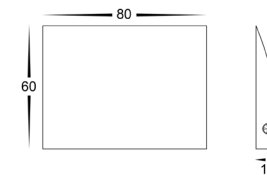

Dimensions for HV3292