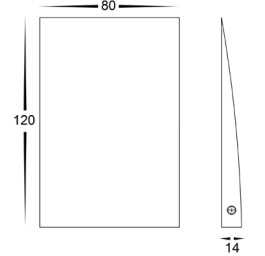

Pelase Solid Brass

Wall or Step Light

Name	Pelase
Material	Solid Brass
Colour	Brass
IP Rating	IP65
Colour Temp	<input type="checkbox"/> 3000k <input type="checkbox"/> 4000k <input type="checkbox"/> 5500k
IK Rating	IK10
Installation Type	Wall - Surface Mounted
Diffuser Type	Frosted Polycarbonate
Lamp Base	Built in LED
Max Wattage	3w
Protection Class	240v = 1 (Earth Required) 12v DC = 3 (No Earth Required)
Lamp Expectancy	<30,000hrs
CRI	CRI>80
Dimmable	Yes
Warranty	3 Years Replacement

Mounting Base

Dimensions for HV3291

Dimensions for HV3292

Product Ordering

Image	Part Number	Colour Temp	Lumens	Input Voltage	Beam Angle	Included LED	Barcode
	HV3291T-BR-12V	<input type="checkbox"/> 3000k <input type="checkbox"/> 4000k <input type="checkbox"/> 5500k	240lm	12V DC	120°	TRI Colour Built in 3w LED	9350418037008
	HV3292T-BR-12V		245lm	12V DC			9350418037039
			250lm				