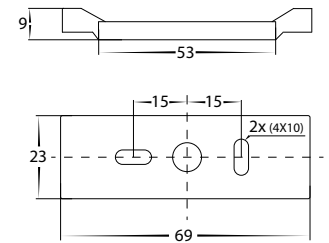

Pelase Solid Brass

Wall or Step Light

Name	Pelase
Material	Solid Brass
Colour	Brass
IP Rating	IP65
Colour Temp	<input type="checkbox"/> 3000k <input type="checkbox"/> 4000k <input type="checkbox"/> 5500k
IK Rating	IK10
Installation Type	Wall - Surface Mounted
Diffuser Type	Frosted Polycarbonate
Lamp Base	Built in LED
Max Wattage	3w
Protection Class	240v = 1 (Earth Required) 12v DC = 3 (No Earth Required)
Lamp Expectancy	<30,000hrs
CRI	CRI>80
Dimmable	Yes
Warranty	3 Years Replacement

Mounting Base

Dimensions for HV3291

Dimensions for HV3292

Product Ordering

Image	Part Number	Colour Temp	Lumens	Input Voltage	Beam Angle	Included LED	Barcode
	HV3291T-BR-12V	<input type="checkbox"/> 3000k <input type="checkbox"/> 4000k <input type="checkbox"/> 5500k	240lm	12V DC	120°	TRI Colour Built in 3w LED	9350418037008
	HV3292T-BR-12V		245lm	12V DC			9350418037039
			250lm				