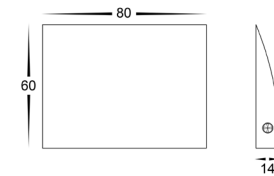

Pelase Solid Brass

Wall or Step Light

Name	Pelase
Material	Solid Brass
Colour	Brass
IP Rating	IP65
Colour Temp	<input type="checkbox"/> 3000k <input type="checkbox"/> 4000k <input type="checkbox"/> 5500k
IK Rating	IK10
Installation Type	Wall - Surface Mounted
Diffuser Type	Frosted Polycarbonate
Lamp Base	Built in LED
Max Wattage	3w
Protection Class	240v = 1 (Earth Required) 12v DC = 3 (No Earth Required)
Lamp Expectancy	<30,000hrs
CRI	CRI>80
Dimmable	Yes
Warranty	3 Years Replacement

Mounting Base

Dimensions for HV3291

Dimensions for HV3292

Product Ordering

Image	Part Number	Colour Temp	Lumens	Input Voltage	Beam Angle	Included LED	Barcode
	HV3291T-BR-12V	<input type="checkbox"/> 3000k <input type="checkbox"/> 4000k <input type="checkbox"/> 5500k	240lm	12V DC	120°	TRI Colour Built in 3w LED	9350418037008
	HV3292T-BR-12V		245lm	12V DC			9350418037039
			250lm				