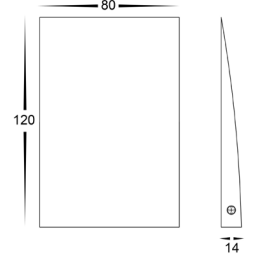

Pelase Antique Brass Wall or Step Light

| | |
|--------------------------|--|
| Name | Pelase |
| Material | Solid Brass |
| Colour | Antique Brass |
| IP Rating | IP65 |
| Colour Temp | <div style="display: flex; gap: 5px;"> <div style="width: 10px; height: 10px; background-color: #FFD700; border: 1px solid black;"></div> 3000k <div style="width: 10px; height: 10px; background-color: #ADD8E6; border: 1px solid black;"></div> 4000k <div style="width: 10px; height: 10px; background-color: #00CED1; border: 1px solid black;"></div> 5500k </div> |
| IK Rating | IK10 |
| Installation Type | Wall - Surface Mounted |
| Diffuser Type | Frosted Polycarbonate |
| Lamp Base | Built in LED |
| Max Wattage | 3w |
| Protection Class | 240v = 1 (Earth Required) 12v DC = 3 (No Earth Required) |
| Lamp Expectancy | <30,000hrs |
| CRI | CRI>80 |
| Dimmable | Yes |
| Warranty | 3 Years Replacement |

Mounting Base

Dimensions for HV3291

Dimensions for HV3292

Product Ordering

| Image | Part Number | Colour Temp | Lumens | Input Voltage | Beam Angle | Included LED | Barcode |
|-------|----------------|--|----------------|---------------|------------|--------------------------------------|---------------|
| | HV3291T-AB-12V | <div style="display: flex; gap: 5px;"> <div style="width: 10px; height: 10px; background-color: #FFD700; border: 1px solid black;"></div> 3000k <div style="width: 10px; height: 10px; background-color: #ADD8E6; border: 1px solid black;"></div> 4000k <div style="width: 10px; height: 10px; background-color: #00CED1; border: 1px solid black;"></div> 5500k </div> | 240lm | 12V DC | 120° | TRI Colour Built in 3w LED | 9350418036995 |
| | HV3292T-AB-12V | | 245lm 250lm | 12V DC | | | 9350418037022 |