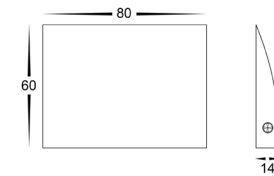

Pelase Antique Brass Wall or Step Light

| | |
|--------------------------|--|
| Name | Pelase |
| Material | Solid Brass |
| Colour | Antique Brass |
| IP Rating | IP65 |
| Colour Temp | <div style="display: flex; gap: 5px;"> <div style="width: 10px; height: 10px; background-color: #FFD700; border: 1px solid black;"></div> 3000k <div style="width: 10px; height: 10px; background-color: #ADD8E6; border: 1px solid black;"></div> 4000k <div style="width: 10px; height: 10px; background-color: #00CED1; border: 1px solid black;"></div> 5500k </div> |
| IK Rating | IK10 |
| Installation Type | Wall - Surface Mounted |
| Diffuser Type | Frosted Polycarbonate |
| Lamp Base | Built in LED |
| Max Wattage | 3w |
| Protection Class | 240v = 1 (Earth Required) 12v DC = 3 (No Earth Required) |
| Lamp Expectancy | <30,000hrs |
| CRI | CRI>80 |
| Dimmable | Yes |
| Warranty | 3 Years Replacement |

Mounting Base

Dimensions for HV3291

Dimensions for HV3292

Product Ordering

| Image | Part Number | Colour Temp | Lumens | Input Voltage | Beam Angle | Included LED | Barcode |
|-------|----------------|--|----------------|---------------|------------|--------------------------------------|---------------|
| | HV3291T-AB-12V | <div style="display: flex; gap: 5px;"> <div style="width: 10px; height: 10px; background-color: #FFD700; border: 1px solid black;"></div> 3000k <div style="width: 10px; height: 10px; background-color: #ADD8E6; border: 1px solid black;"></div> 4000k <div style="width: 10px; height: 10px; background-color: #00CED1; border: 1px solid black;"></div> 5500k </div> | 240lm | 12V DC | 120° | TRI Colour Built in 3w LED | 9350418036995 |
| | HV3292T-AB-12V | | 245lm 250lm | 12V DC | | | 9350418037022 |