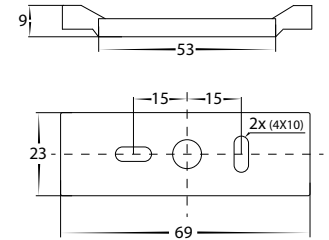

Pelase Antique Brass Wall or Step Light

| | |
|--------------------------|--|
| Name | Pelase |
| Material | Solid Brass |
| Colour | Antique Brass |
| IP Rating | IP65 |
| Colour Temp | <div style="display: flex; gap: 5px;"> <div style="width: 10px; height: 10px; background-color: #FFD700; border: 1px solid black;"></div> 3000k <div style="width: 10px; height: 10px; background-color: #ADD8E6; border: 1px solid black;"></div> 4000k <div style="width: 10px; height: 10px; background-color: #00CED1; border: 1px solid black;"></div> 5500k </div> |
| IK Rating | IK10 |
| Installation Type | Wall - Surface Mounted |
| Diffuser Type | Frosted Polycarbonate |
| Lamp Base | Built in LED |
| Max Wattage | 3w |
| Protection Class | 240v = 1 (Earth Required) 12v DC = 3 (No Earth Required) |
| Lamp Expectancy | <30,000hrs |
| CRI | CRI>80 |
| Dimmable | Yes |
| Warranty | 3 Years Replacement |

Mounting Base

Dimensions for HV3291

Dimensions for HV3292

Product Ordering

| Image | Part Number | Colour Temp | Lumens | Input Voltage | Beam Angle | Included LED | Barcode |
|-------|----------------|--|----------------|---------------|------------|--------------------------------------|---------------|
| | HV3291T-AB-12V | <div style="display: flex; gap: 5px;"> <div style="width: 10px; height: 10px; background-color: #FFD700; border: 1px solid black;"></div> 3000k <div style="width: 10px; height: 10px; background-color: #ADD8E6; border: 1px solid black;"></div> 4000k <div style="width: 10px; height: 10px; background-color: #00CED1; border: 1px solid black;"></div> 5500k </div> | 240lm | 12V DC | 120° | TRI Colour Built in 3w LED | 9350418036995 |
| | HV3292T-AB-12V | | 245lm 250lm | 12V DC | | | 9350418037022 |