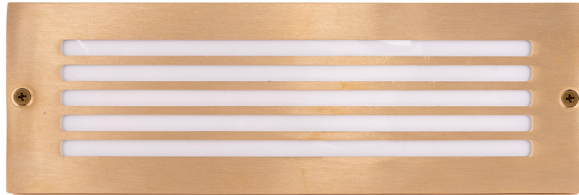

# Ardam Brass Wall or Step Light

Name	Ardam
Material	Solid Brass
Colour	Brass
IP Rating	IP65
Colour Temp	<span style="display: inline-block; width: 10px; height: 10px; background-color: yellow; border: 1px solid black; margin-right: 5px;"></span> 3000k <span style="display: inline-block; width: 10px; height: 10px; background-color: lightblue; border: 1px solid black; margin-right: 5px;"></span> 4000k <span style="display: inline-block; width: 10px; height: 10px; background-color: blue; border: 1px solid black; margin-right: 5px;"></span> 5500k
IK Rating	IK07
Installation Type	Wall - Surface Mounted
Diffuser Type	Frosted Glass
Lamp Base	Built in LED
Max Wattage	3w, 6w
Protection Class	12v DC = 3 (No Earth Required)
Lamp Expectancy	<30,000hrs
CRI	CRI>80
Dimmable	Yes
Warranty	3 Years Replacement

## Product Ordering

Image	Part Number	Colour Temp	Lumens	Input Voltage	Beam Angle	Included LED	Barcode
	HV3295T-BR-12V	<span style="display: inline-block; width: 10px; height: 10px; background-color: yellow; border: 1px solid black; margin-right: 5px;"></span> 3000k <span style="display: inline-block; width: 10px; height: 10px; background-color: lightblue; border: 1px solid black; margin-right: 5px;"></span> 4000k <span style="display: inline-block; width: 10px; height: 10px; background-color: blue; border: 1px solid black; margin-right: 5px;"></span> 5500k	180lm 190lm 185lm	12V DC	120°	<b>TRI Colour</b> Built in 3w LED	9350418037060
	HV3296T-BR-12V		360lm 380lm 370lm			<b>TRI Colour</b> Built in 6w LED	9350418037091