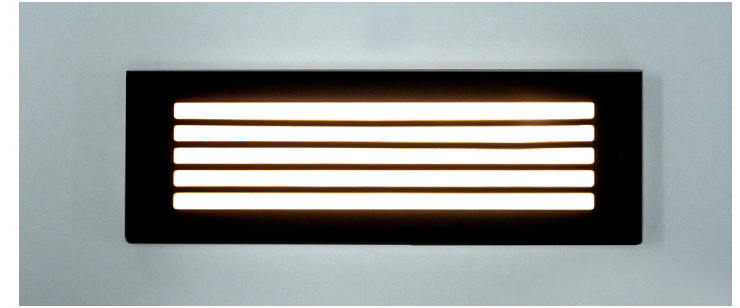

# Ardam Brass Wall or Step Light

Name	Ardam
Material	Solid Brass
Colour	Brass
IP Rating	IP65
Colour Temp	<span style="display: inline-block; width: 10px; height: 10px; background-color: yellow; border: 1px solid black; margin-right: 5px;"></span> 3000k <span style="display: inline-block; width: 10px; height: 10px; background-color: lightblue; border: 1px solid black; margin-right: 5px;"></span> 4000k <span style="display: inline-block; width: 10px; height: 10px; background-color: blue; border: 1px solid black; margin-right: 5px;"></span> 5500k
IK Rating	IK07
Installation Type	Wall - Surface Mounted
Diffuser Type	Frosted Glass
Lamp Base	Built in LED
Max Wattage	3w, 6w
Protection Class	12v DC = 3 (No Earth Required)
Lamp Expectancy	<30,000hrs
CRI	CRI>80
Dimmable	Yes
Warranty	3 Years Replacement

## Product Ordering

Image	Part Number	Colour Temp	Lumens	Input Voltage	Beam Angle	Included LED	Barcode
	HV3295T-BR-12V	<span style="display: inline-block; width: 10px; height: 10px; background-color: yellow; border: 1px solid black; margin-right: 5px;"></span> 3000k <span style="display: inline-block; width: 10px; height: 10px; background-color: lightblue; border: 1px solid black; margin-right: 5px;"></span> 4000k <span style="display: inline-block; width: 10px; height: 10px; background-color: blue; border: 1px solid black; margin-right: 5px;"></span> 5500k	180lm 190lm 185lm	12V DC	120°	<b>TRI Colour</b> Built in 3w LED	9350418037060
	HV3296T-BR-12V		360lm 380lm 370lm			<b>TRI Colour</b> Built in 6w LED	9350418037091