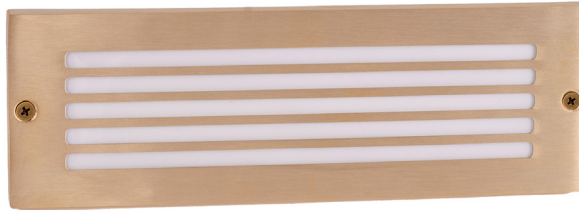

# Ardam Brass Wall or Step Light

Name	Ardam
Material	Solid Brass
Colour	Brass
IP Rating	IP65
Colour Temp	<span style="display: inline-block; width: 10px; height: 10px; background-color: yellow; border: 1px solid black; margin-right: 5px;"></span> 3000k <span style="display: inline-block; width: 10px; height: 10px; background-color: lightblue; border: 1px solid black; margin-right: 5px;"></span> 4000k <span style="display: inline-block; width: 10px; height: 10px; background-color: blue; border: 1px solid black; margin-right: 5px;"></span> 5500k
IK Rating	IK07
Installation Type	Wall - Surface Mounted
Diffuser Type	Frosted Glass
Lamp Base	Built in LED
Max Wattage	3w, 6w
Protection Class	12v DC = 3 (No Earth Required)
Lamp Expectancy	<30,000hrs
CRI	CRI>80
Dimmable	Yes
Warranty	3 Years Replacement

**i** Solid Brass and Solid Copper fittings will naturally tarnish, Solid brass fittings with additional coatings (Antique Brass & Graphite) may tarnish through the coating when installed in outdoor environments.

## Product Ordering

Image	Part Number	Colour Temp	Lumens	Input Voltage	Beam Angle	Included LED	Barcode
	HV3295T-BR-12V	<span style="display: inline-block; width: 10px; height: 10px; background-color: yellow; border: 1px solid black; margin-right: 5px;"></span> 3000k <span style="display: inline-block; width: 10px; height: 10px; background-color: lightblue; border: 1px solid black; margin-right: 5px;"></span> 4000k <span style="display: inline-block; width: 10px; height: 10px; background-color: blue; border: 1px solid black; margin-right: 5px;"></span> 5500k	180lm 190lm 185lm	12V DC	120°	<b>TRI Colour</b> Built in 3w LED	9350418037060
	HV3296T-BR-12V		360lm 380lm 370lm			<b>TRI Colour</b> Built in 6w LED	9350418037091