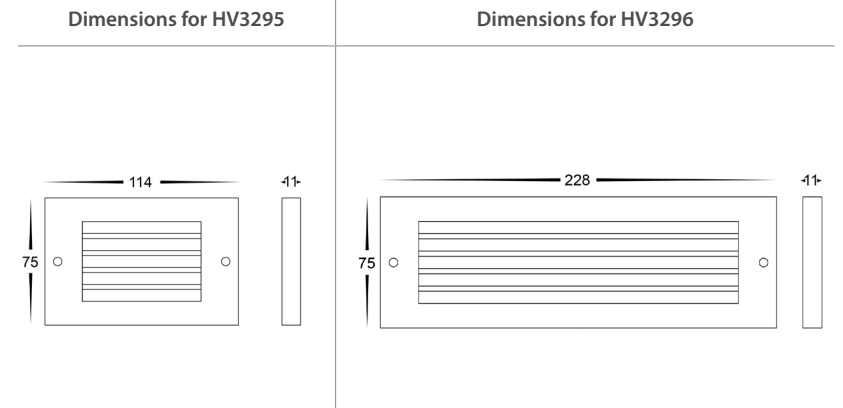

# Ardam Brass Wall or Step Light

Name	Ardam
Material	Solid Brass
Colour	Brass
IP Rating	IP65
Colour Temp	<span style="display: inline-block; width: 10px; height: 10px; background-color: yellow; border: 1px solid black; margin-right: 5px;"></span> 3000k <span style="display: inline-block; width: 10px; height: 10px; background-color: lightblue; border: 1px solid black; margin-right: 5px;"></span> 4000k <span style="display: inline-block; width: 10px; height: 10px; background-color: blue; border: 1px solid black; margin-right: 5px;"></span> 5500k
IK Rating	IK07
Installation Type	Wall - Surface Mounted
Diffuser Type	Frosted Glass
Lamp Base	Built in LED
Max Wattage	3w, 6w
Protection Class	12v DC = 3 (No Earth Required)
Lamp Expectancy	<30,000hrs
CRI	CRI>80
Dimmable	Yes
Warranty	3 Years Replacement

## Product Ordering

Image	Part Number	Colour Temp	Lumens	Input Voltage	Beam Angle	Included LED	Barcode
	HV3295T-BR-12V	<span style="display: inline-block; width: 10px; height: 10px; background-color: yellow; border: 1px solid black; margin-right: 5px;"></span> 3000k <span style="display: inline-block; width: 10px; height: 10px; background-color: lightblue; border: 1px solid black; margin-right: 5px;"></span> 4000k <span style="display: inline-block; width: 10px; height: 10px; background-color: blue; border: 1px solid black; margin-right: 5px;"></span> 5500k	180lm 190lm 185lm	12V DC	120°	<b>TRI Colour</b> Built in 3w LED	9350418037060
	HV3296T-BR-12V		360lm 380lm 370lm			<b>TRI Colour</b> Built in 6w LED	9350418037091