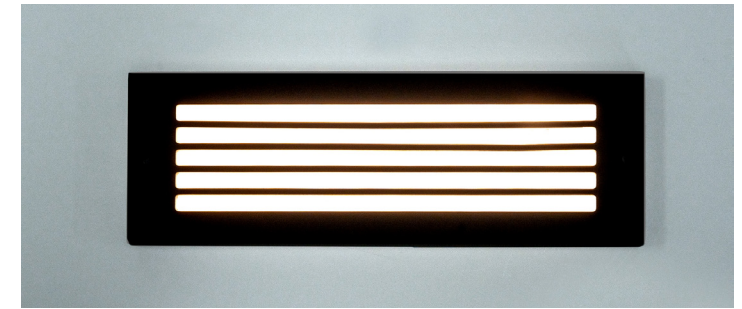

## Wall or Step Light

Name	Ardam
Material	Aluminium
Colour	Poly Powder Coated Black
IP Rating	IP65
Colour Temp	<span style="display: inline-block; width: 10px; height: 10px; background-color: yellow; border: 1px solid black; margin-right: 5px;"></span> 3000k <span style="display: inline-block; width: 10px; height: 10px; background-color: lightblue; border: 1px solid black; margin-right: 5px;"></span> 4000k <span style="display: inline-block; width: 10px; height: 10px; background-color: blue; border: 1px solid black; margin-right: 5px;"></span> 5500k
IK Rating	IK07
Installation Type	Wall - Surface Mounted
Diffuser Type	Frosted Glass
Lamp Base	Built in LED
Max Wattage	3w, 6w
Protection Class	12v DC = 3 (No Earth Required)
Lamp Expectancy	<30,000hrs
CRI	CRI>80
Dimmable	Yes
Warranty	3 Years Replacement

### Product Ordering

Image	Part Number	Colour Temp	Lumens	Input Voltage	Beam Angle	Included LED	Barcode
	HV3295T-BLK-12V	<span style="display: inline-block; width: 10px; height: 10px; background-color: yellow; border: 1px solid black; margin-right: 5px;"></span> 3000k <span style="display: inline-block; width: 10px; height: 10px; background-color: lightblue; border: 1px solid black; margin-right: 5px;"></span> 4000k <span style="display: inline-block; width: 10px; height: 10px; background-color: blue; border: 1px solid black; margin-right: 5px;"></span> 5500k	180lm 190lm 185lm	12V DC	120°	TRI Colour Built in 3w LED	9350418037077
	HV3296T-BLK-12V		360lm 380lm 370lm			TRI Colour Built in 6w LED	9350418037107

120°

Tri-Colour By Havit  
 3000K  
 4000K  
 5500K

IP65  
 weatherproof  
 enclosure

Also available in  
 Antique Brass  
 Solid Brass

Warranty  
 Terms & Conditions

Website