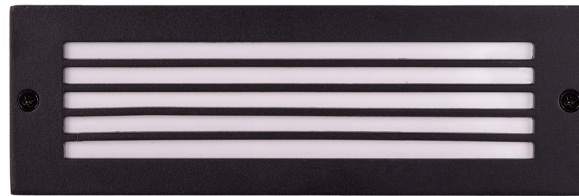

## Wall or Step Light

Name	Ardam
Material	Aluminium
Colour	Poly Powder Coated Black
IP Rating	IP65
Colour Temp	<span style="display: inline-block; width: 10px; height: 10px; background-color: yellow; border: 1px solid black; margin-right: 5px;"></span> 3000k <span style="display: inline-block; width: 10px; height: 10px; background-color: lightblue; border: 1px solid black; margin-right: 5px;"></span> 4000k <span style="display: inline-block; width: 10px; height: 10px; background-color: blue; border: 1px solid black; margin-right: 5px;"></span> 5500k
IK Rating	IK07
Installation Type	Wall - Surface Mounted
Diffuser Type	Frosted Glass
Lamp Base	Built in LED
Max Wattage	3w, 6w
Protection Class	12v DC = 3 (No Earth Required)
Lamp Expectancy	<30,000hrs
CRI	CRI>80
Dimmable	Yes
Warranty	3 Years Replacement

### Product Ordering

Image	Part Number	Colour Temp	Lumens	Input Voltage	Beam Angle	Included LED	Barcode
	HV3295T-BLK-12V	<span style="display: inline-block; width: 10px; height: 10px; background-color: yellow; border: 1px solid black; margin-right: 5px;"></span> 3000k <span style="display: inline-block; width: 10px; height: 10px; background-color: lightblue; border: 1px solid black; margin-right: 5px;"></span> 4000k <span style="display: inline-block; width: 10px; height: 10px; background-color: blue; border: 1px solid black; margin-right: 5px;"></span> 5500k	180lm 190lm 185lm	12V DC	120°	TRI Colour Built in 3w LED	9350418037077
	HV3296T-BLK-12V		360lm 380lm 370lm			TRI Colour Built in 6w LED	9350418037107

120°

Tri-Colour By Havit  
 3000K  
 4000K  
 5500K

IP65  
 weatherproof  
 enclosure

Also available in  
 Antique Brass  
 Solid Brass

Warranty  
 Terms & Conditions

Website