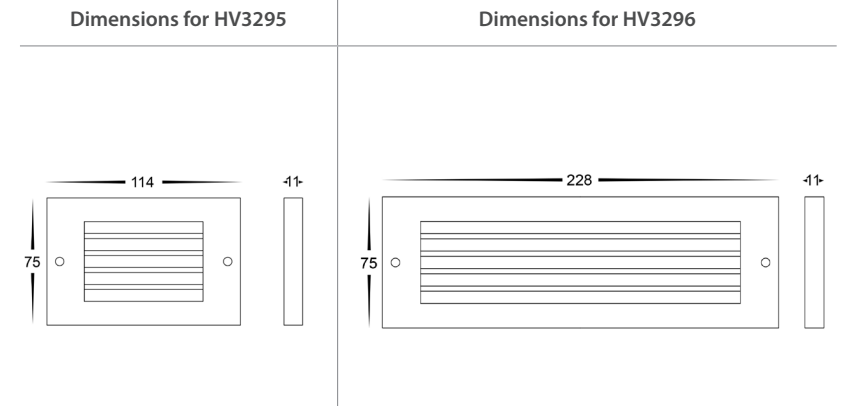

## Wall or Step Light

Name	Ardam
Material	Aluminium
Colour	Poly Powder Coated Black
IP Rating	IP65
Colour Temp	<span style="display: inline-block; width: 10px; height: 10px; background-color: yellow; border: 1px solid black; margin-right: 5px;"></span> 3000k <span style="display: inline-block; width: 10px; height: 10px; background-color: lightblue; border: 1px solid black; margin-right: 5px;"></span> 4000k <span style="display: inline-block; width: 10px; height: 10px; background-color: blue; border: 1px solid black; margin-right: 5px;"></span> 5500k
IK Rating	IK07
Installation Type	Wall - Surface Mounted
Diffuser Type	Frosted Glass
Lamp Base	Built in LED
Max Wattage	3w, 6w
Protection Class	12v DC = 3 (No Earth Required)
Lamp Expectancy	<30,000hrs
CRI	CRI>80
Dimmable	Yes
Warranty	3 Years Replacement

### Product Ordering

Image	Part Number	Colour Temp	Lumens	Input Voltage	Beam Angle	Included LED	Barcode
	HV3295T-BLK-12V	<span style="display: inline-block; width: 10px; height: 10px; background-color: yellow; border: 1px solid black; margin-right: 5px;"></span> 3000k <span style="display: inline-block; width: 10px; height: 10px; background-color: lightblue; border: 1px solid black; margin-right: 5px;"></span> 4000k <span style="display: inline-block; width: 10px; height: 10px; background-color: blue; border: 1px solid black; margin-right: 5px;"></span> 5500k	180lm 190lm 185lm	12V DC	120°	TRI Colour Built in 3w LED	9350418037077
	HV3296T-BLK-12V		360lm 380lm 370lm			TRI Colour Built in 6w LED	9350418037107