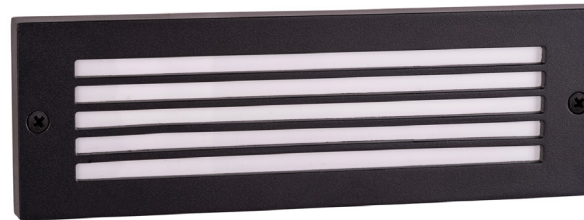

## Wall or Step Light

Name	Ardam
Material	Aluminium
Colour	Poly Powder Coated Black
IP Rating	IP65
Colour Temp	<span style="display: inline-block; width: 10px; height: 10px; background-color: yellow; border: 1px solid black; margin-right: 5px;"></span> 3000k <span style="display: inline-block; width: 10px; height: 10px; background-color: lightblue; border: 1px solid black; margin-right: 5px;"></span> 4000k <span style="display: inline-block; width: 10px; height: 10px; background-color: blue; border: 1px solid black; margin-right: 5px;"></span> 5500k
IK Rating	IK07
Installation Type	Wall - Surface Mounted
Diffuser Type	Frosted Glass
Lamp Base	Built in LED
Max Wattage	3w, 6w
Protection Class	12v DC = 3 (No Earth Required)
Lamp Expectancy	<30,000hrs
CRI	CRI>80
Dimmable	Yes
Warranty	3 Years Replacement

### Product Ordering

Image	Part Number	Colour Temp	Lumens	Input Voltage	Beam Angle	Included LED	Barcode
	HV3295T-BLK-12V	<span style="display: inline-block; width: 10px; height: 10px; background-color: yellow; border: 1px solid black; margin-right: 5px;"></span> 3000k <span style="display: inline-block; width: 10px; height: 10px; background-color: lightblue; border: 1px solid black; margin-right: 5px;"></span> 4000k <span style="display: inline-block; width: 10px; height: 10px; background-color: blue; border: 1px solid black; margin-right: 5px;"></span> 5500k	180lm 190lm 185lm	12V DC	120°	TRI Colour Built in 3w LED	9350418037077
	HV3296T-BLK-12V		360lm 380lm 370lm			TRI Colour Built in 6w LED	9350418037107

120°

Tri-Colour By Havit  
 3000K  
 4000K  
 5500K

IP65  
 weatherproof  
 enclosure

Also available in  
 Antique Brass  
 Solid Brass

Warranty  
 Terms & Conditions

Website