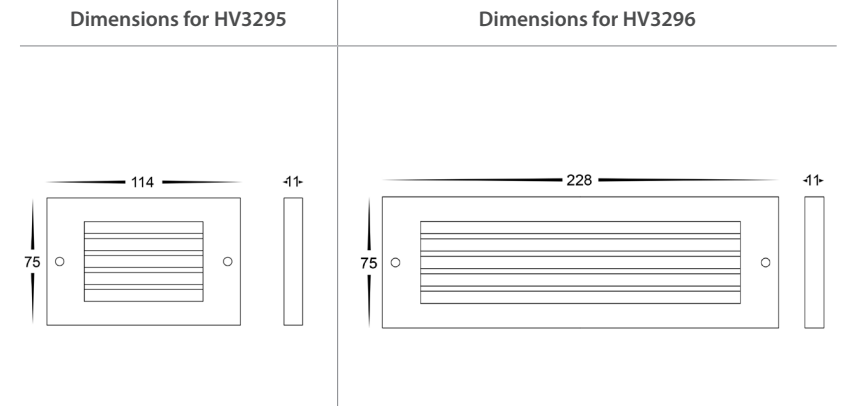

## Wall or Step Light

Name	Ardam
Material	Solid Brass
Colour	Antique Brass
IP Rating	IP65
Colour Temp	<span style="display: inline-block; width: 10px; height: 10px; background-color: #FFD700; border: 1px solid black; margin-right: 5px;"></span> 3000k <span style="display: inline-block; width: 10px; height: 10px; background-color: #ADD8E6; border: 1px solid black; margin-right: 5px;"></span> 4000k <span style="display: inline-block; width: 10px; height: 10px; background-color: #00CED1; border: 1px solid black; margin-right: 5px;"></span> 5500k
IK Rating	IK07
Installation Type	Wall - Surface Mounted
Diffuser Type	Frosted Glass
Lamp Base	Built in LED
Max Wattage	3w, 6w
Protection Class	12v DC = 3 (No Earth Required)
Lamp Expectancy	<30,000hrs
CRI	CRI>80
Dimmable	Yes
Warranty	3 Years Replacement