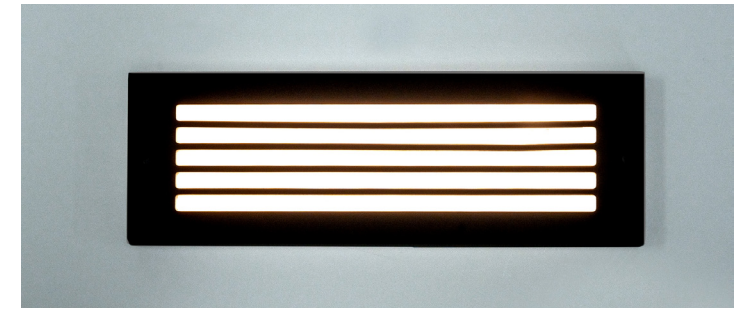

## Wall or Step Light

Name	Ardam
Material	Solid Brass
Colour	Antique Brass
IP Rating	IP65
Colour Temp	<span style="display: inline-block; width: 10px; height: 10px; background-color: #FFD700; border: 1px solid black; margin-right: 5px;"></span> 3000k <span style="display: inline-block; width: 10px; height: 10px; background-color: #ADD8E6; border: 1px solid black; margin-right: 5px;"></span> 4000k <span style="display: inline-block; width: 10px; height: 10px; background-color: #00CED1; border: 1px solid black; margin-right: 5px;"></span> 5500k
IK Rating	IK07
Installation Type	Wall - Surface Mounted
Diffuser Type	Frosted Glass
Lamp Base	Built in LED
Max Wattage	3w, 6w
Protection Class	12v DC = 3 (No Earth Required)
Lamp Expectancy	<30,000hrs
CRI	CRI>80
Dimmable	Yes
Warranty	3 Years Replacement

120°

Tri-Colour By Heat  
 3000K  
 4000K  
 5500K

IP65  
 weatherproof  
 enclosure

i
Also available in  
Solid Brass  
Black

Warranty  
 Terms & Conditions

Website

### Product Ordering

Image	Part Number	Colour Temp	Lumens	Input Voltage	Beam Angle	Included LED	Barcode
	HV3295T-AB-12V	<span style="display: inline-block; width: 10px; height: 10px; background-color: #FFD700; border: 1px solid black; margin-right: 5px;"></span> 3000k <span style="display: inline-block; width: 10px; height: 10px; background-color: #ADD8E6; border: 1px solid black; margin-right: 5px;"></span> 4000k <span style="display: inline-block; width: 10px; height: 10px; background-color: #00CED1; border: 1px solid black; margin-right: 5px;"></span> 5500k	180lm 190lm 185lm	12V DC	120°	TRI Colour Built in 3w LED	9350418037053
	HV3296T-AB-12V		360lm 380lm 370lm			TRI Colour Built in 6w LED	9350418037084