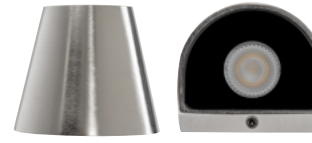

316 Stainless Steel Surface Mounted LED Wall Light

Name	Patra, Kaval & Serres
Material	316 Stainless Steel
Colour	Stainless Steel
IP Rating	IP65
Colour Temp	 3000k 4000k 5500k
IK Rating	IK08
Installation Type	Wall - Surface Mounted
Diffuser Type	Clear Glass
Lamp Base	Built in LED
Protection Class	3 (No Earth Required)
Max Wattage	1.5w
Lamp Expectancy	<30,000hrs
CRI	CRI>80
Dimmable	Yes - Triac Dimmable
Warranty	3 Years Replacement

Patra
HV3284T-SS316

HV3284 Dimensions

Kaval
HV3285T-SS316

HV3285 Dimensions

Serres
HV3286T-SS316

HV3286 Dimensions

Product Ordering

Image	Part Number	Colour Temp	Lumens	Input Voltage	Beam Angle	Included LED	Barcode
	HV3284T-SS316	3000k 4000k 5500k	100lm 110lm 105lm	12v DC	40°	1.5w 12v DC Built in LED	9350418040015
	HV3285T-SS316						9350418040060
	HV3286T-SS316						9350418040114