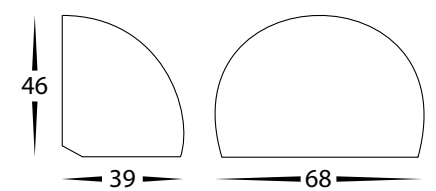

Patra
HV3284T-SS316

HV3284 Dimensions

Kaval
HV3285T-SS316

HV3285 Dimensions

Serres
HV3286T-SS316

HV3286 Dimensions

Product Ordering

Image	Part Number	Colour Temp	Lumens	Input Voltage	Beam Angle	Included LED	Barcode
	HV3284T-SS316	3000k 4000k 5500k	100lm 110lm 105lm	12v DC	40°	1.5w 12v DC Built in LED	9350418040015
	HV3285T-SS316						9350418040060
	HV3286T-SS316						9350418040114