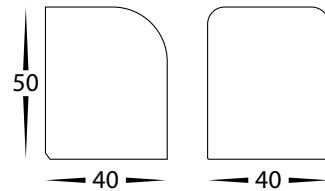

316 Stainless Steel Surface Mounted LED Wall Light

Name	Patra, Kaval & Serres
Material	316 Stainless Steel
Colour	Stainless Steel
IP Rating	IP65
Colour Temp	 3000k 4000k 5500k
IK Rating	IK08
Installation Type	Wall - Surface Mounted
Diffuser Type	Clear Glass
Lamp Base	Built in LED
Protection Class	3 (No Earth Required)
Max Wattage	1.5w
Lamp Expectancy	<30,000hrs
CRI	CRI>80
Dimmable	Yes - Triac Dimmable
Warranty	3 Years Replacement

Patra
HV3284T-SS316

HV3284 Dimensions

Kaval
HV3285T-SS316

HV3285 Dimensions

Serres
HV3286T-SS316

HV3286 Dimensions

Product Ordering

Image	Part Number	Colour Temp	Lumens	Input Voltage	Beam Angle	Included LED	Barcode
	HV3284T-SS316	3000k 4000k 5500k	100lm 110lm 105lm	12v DC	40°	1.5w 12v DC Built in LED	9350418040015
	HV3285T-SS316						9350418040060
	HV3286T-SS316						9350418040114