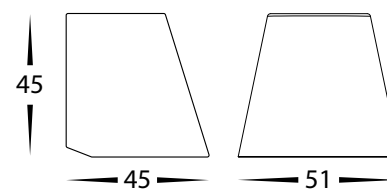

316 Stainless Steel Surface Mounted LED Wall Light

Name	Patra, Kaval & Serres
Material	316 Stainless Steel
Colour	Stainless Steel
IP Rating	IP65
Colour Temp	 3000k 4000k 5500k
IK Rating	IK08
Installation Type	Wall - Surface Mounted
Diffuser Type	Clear Glass
Lamp Base	Built in LED
Protection Class	3 (No Earth Required)
Max Wattage	1.5w
Lamp Expectancy	<30,000hrs
CRI	CRI>80
Dimmable	Yes - Triac Dimmable
Warranty	3 Years Replacement

Patra
HV3284T-SS316

HV3284 Dimensions

Kaval
HV3285T-SS316

HV3285 Dimensions

Serres
HV3286T-SS316

HV3286 Dimensions

Product Ordering

Image	Part Number	Colour Temp	Lumens	Input Voltage	Beam Angle	Included LED	Barcode
	HV3284T-SS316	3000k 4000k 5500k	100lm 110lm 105lm	12v DC	40°	1.5w 12v DC Built in LED	9350418040015
	HV3285T-SS316						9350418040060
	HV3286T-SS316						9350418040114