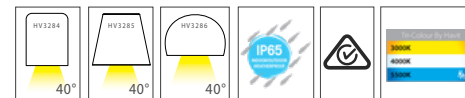

Optional Havit Compatible Accessories

Image	Part Number	Description
	12v DC LED Drivers	See Catalogue or Website for full range of 12v DC LED Drivers
	HV9911	Small IP67 Weatherproof Connector
	HV9912	Medium IP67 Weatherproof Connector
	HV9913	Large IP67 Weatherproof Connector