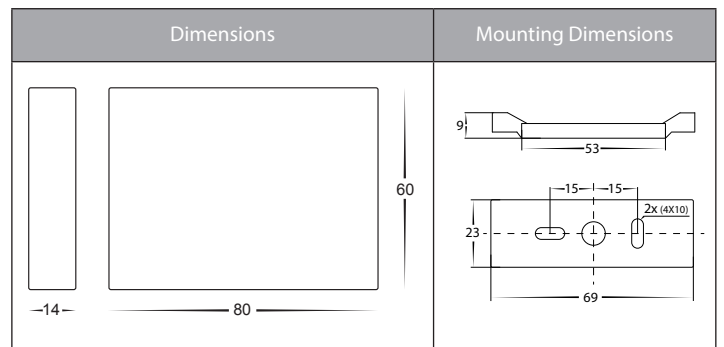

Product Ordering

Image	Part Number	Colour Temp	Lumens	Input Voltage	Beam Angle	Included LED	Barcode
	HV3288W-AB	3000k	240lm	12v DC	120°	3w Built in LED	9350418009135
	HV3288C-AB	5500k	250lm	12v DC	120°	3w Built in LED	9350418009067
	HV3288W-BLK	3000k	240lm	12v DC	120°	3w Built in LED	9350418025791
	HV3288C-BLK	5500k	250lm	12v DC	120°	3w Built in LED	9350418025784
	HV3288W-BR	3000k	240lm	12v DC	120°	3w Built in LED	9350418009050
	HV3288C-BR	5500k	250lm	12v DC	120°	3w Built in LED	9350418009043
	HV3288W-GPH	3000k	240lm	12v DC	120°	3w Built in LED	9350418019585
	HV3288C-GPH	5500k	250lm	12v DC	120°	3w Built in LED	9350418019578
	HV3288W-SS316	3000k	240lm	12v DC	120°	3w Built in LED	9350418009098
	HV3288C-SS316	5500k	250lm	12v DC	120°	3w Built in LED	9350418009029
	HV3288W-WHT	3000k	240lm	12v DC	120°	3w Built in LED	9350418025814
	HV3288C-WHT	5500k	250lm	12v DC	120°	3w Built in LED	9350418025807

*Items ordered after 01-01-2022