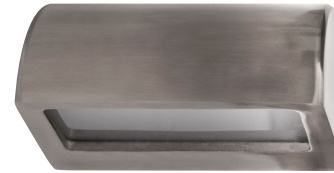

Ridge Wall or Step Lights

Product Specifications

Name	Ridge
Material	316 Stainless Steel, Solid Brass or Solid Bronze
Colour	Stainless Steel, Graphite, Bronze, Poly Powder Coated Black or White
IP Rating	IP54
IK Rating	IK10
Installation Type	Wall - Surface Mounted
Cable Length	300mm
Lamp Base	Built in LED
Max Wattage	6w
Protection Class	3 (No Earth Required)
Lamp Expectancy	<30,000hrs
CRI	CRI>80
Diffuser Type	Glass
Dimmable	No
Warranty	3 Years Replacement*

316 Stainless Steel Black

Solid Bronze

Graphite Coloured Solid Brass

316 Stainless Steel

316 Stainless Steel White

Optional Havit Compatible Accessories

Image	Part Number	Description
	HV9971	Stainless Steel Maintenance Kit - Kit includes rejuvenating paste + Spray for final protection coating
	12v DC LED Drivers	See Catalogue or Website for full range of 12v DC LED Drivers
	HV9911	Small IP67 Weatherproof Connector
	HV9912	Medium IP67 Weatherproof Connector
	HV9913	Large IP67 Weatherproof Connector