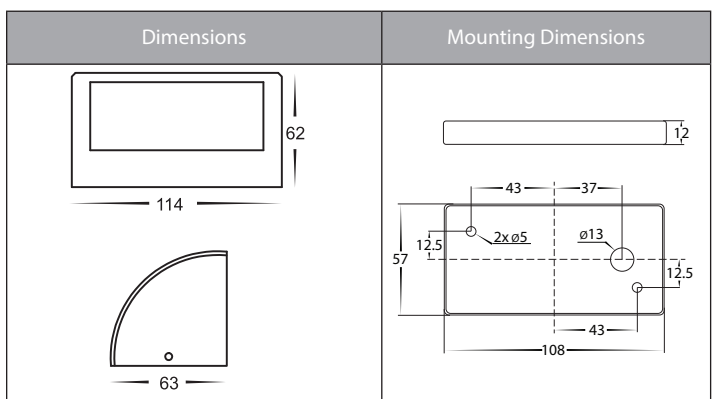

Product Ordering

Image	Part Number	Colour Temp	Lumens	Input Voltage	Beam Angle	Included LED	Barcode
	HV3283T-BLK	3000k 4000k 5500k	460lm 490lm 520lm	12v DC	120°	TRI Colour 6w Built in LED	9350418017888
	HV3283T-BRZ	3000k 4000k 5500k	460lm 490lm 520lm	12v DC	120°	TRI Colour 6w Built in LED	9350418010193
	HV3283T-GPH	3000k 4000k 5500k	460lm 490lm 520lm	12v DC	120°	TRI Colour 6w Built in LED	9350418019554
	HV3283T-SS316	3000k 4000k 5500k	460lm 490lm 520lm	12v DC	120°	TRI Colour 6w Built in LED	9350418017864
	HV3283T-WHT	3000k 4000k 5500k	460lm 490lm 520lm	12v DC	120°	TRI Colour 6w Built in LED	9350418011091

*Items ordered after 01-01-2022