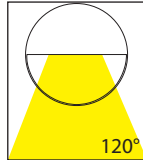

Virsma Aluminium Wall or Step Lights

Product Specifications

Name	Virsma
Material	Aluminium
Colour	Poly Powder Coated Black or White
IP Rating	IP54
IK Rating	IK10
Installation Type	Wall - Surface Mounted
Lamp Base	Built in LED
Max Wattage	4w
Protection Class	12v DC = 3 (No Earth Required)
	240V = 1 (Earth Required)
Lamp Expectancy	<30,000hrs
CRI	CRI>80
Diffuser Type	Opal Polycarbonate
Dimmable	No
Warranty	3 Years Replacement*