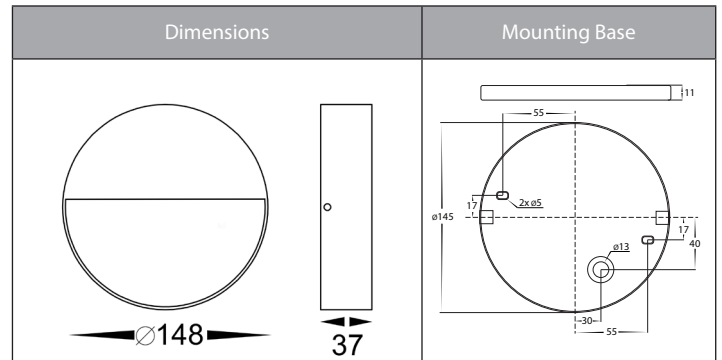

Optional Havit Compatible Accessories

Image	Part Number	Description
	12v DC LED Drivers	See Catalogue or Website for full range of 12v DC LED Drivers