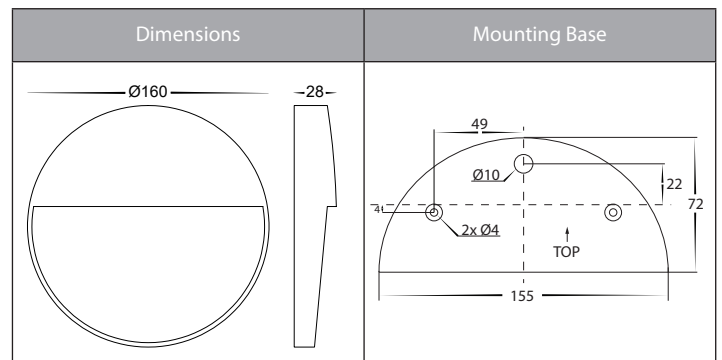

Optional Havit Compatible Accessories

Image	Part Number	Description
	12v DC LED Drivers	See Catalogue or Website for full range of 12v DC LED Drivers
	HV9911	Small IP67 Weatherproof Connector
	HV9912	Medium IP67 Weatherproof Connector
	HV9913	Large IP67 Weatherproof Connector