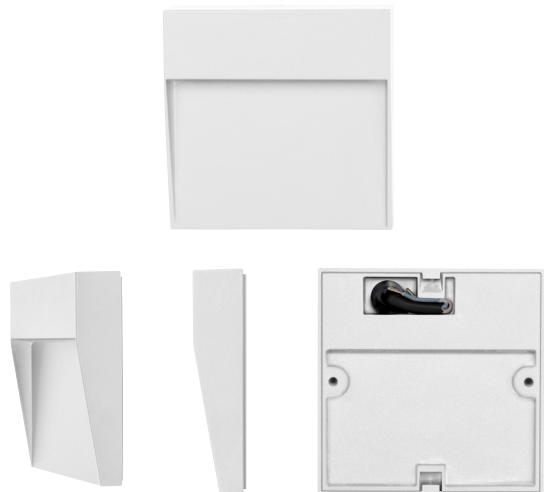

Fino Aluminium Wall or Step Lights

Product Specifications

Name	Fino
Material	Aluminium
Colour	Poly Powder Coated Black or White
IP Rating	IP54
IK Rating	IK08
Installation Type	Wall - Surface Mounted
Lamp Base	Built in LED
Protection Class	3 (No Earth Required)
Max Wattage	3w
Lamp Expectancy	<30,000hrs
Diffuser Type	Opal Polycarbonate
CRI	CRI>80
Dimmable	No
Warranty	3 Years Replacement*

Optional Havit Compatible Accessories

Image	Part Number	Description
	12v DC LED Drivers	See Catalogue or Website for full range of 12v DC LED Drivers
	HV9911	Small IP67 Weatherproof Connector
	HV9912	Medium IP67 Weatherproof Connector
	HV9913	Large IP67 Weatherproof Connector

Product Ordering

Image	Part Number	Colour Temp	Lumens	Input Voltage	Beam Angle	Included LED	Barcode
	HV3268T-BLK-12V-SQ	3000k 4000k 5500k	30lm 33lm 32lm	12v DC	120°	TRI Colour 3w Built in LED	9350418025685
	HV3268T-WHT-12V-SQ	3000k 4000k 5500k	30lm 33lm 32lm	12v DC	120°	TRI Colour 3w Built in LED	9350418025692