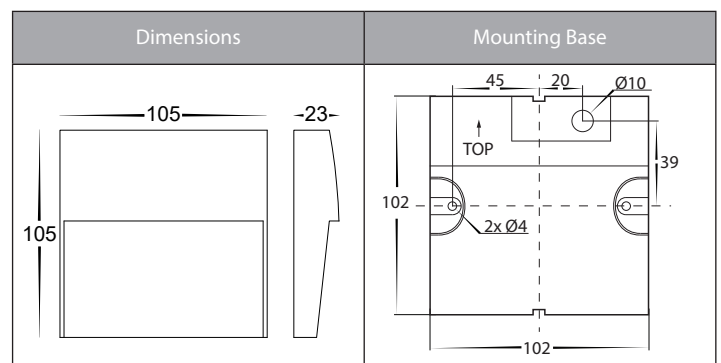

Product Ordering

Image	Part Number	Colour Temp	Lumens	Input Voltage	Beam Angle	Included LED	Barcode
	HV3268T-BLK-12V-SQ	3000k 4000k 5500k	30lm 33lm 32lm	12v DC	120°	TRI Colour 3w Built in LED	9350418025685
	HV3268T-WHT-12V-SQ	3000k 4000k 5500k	30lm 33lm 32lm	12v DC	120°	TRI Colour 3w Built in LED	9350418025692

*Items ordered after 01-01-2022