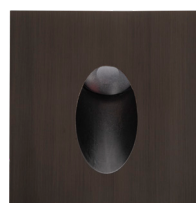

Mini Reces 316 Stainless Steel or Aluminium Recessed Wall or Step Lights

Product Specifications

Name	Mini Reces
Material	316 Stainless Steel or Aluminium
Colour	Stainless Steel, Black, White & Antique Brass
Cut Out	With Canister = Ø50mm
	Without Canister = Ø43mm
IP Rating	IP67
IK Rating	IK10
Installation Type	Wall - Recessed
Cable Length	300mm
Lamp Base	Built in LED
Max Wattage	1w
Protection Class	3 (No Earth Required)
Lamp Expectancy	<30,000hrs
CRI	CRI>80
Dimmable	Yes
Warranty	3 Years Replacement*

Aluminium
Antique Brass

Aluminium
Black

316 Stainless
Steel

Aluminium
White

Optional Havit Compatible Accessories

Image	Part Number	Description
	HV9971	Stainless Steel Maintenance Kit - Kit includes rejuvenating paste + Spray for final protection coating
	12v DC LED Drivers	See Catalogue or Website for full range of 12v DC LED Drivers
	HV9911	Small IP67 Weatherproof Connector
	HV9912	Medium IP67 Weatherproof Connector
	HV9913	Large IP67 Weatherproof Connector