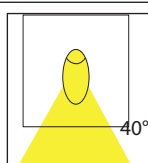

Optional Havit Compatible Accessories

Image	Part Number	Description
	HV9971	Stainless Steel Maintenance Kit - Kit includes rejuvenating paste + Spray for final protection coating
	12v DC LED Drivers	See Catalogue or Website for full range of 12v DC LED Drivers
	HV9911	Small IP67 Weatherproof Connector
	HV9912	Medium IP67 Weatherproof Connector
	HV9913	Large IP67 Weatherproof Connector