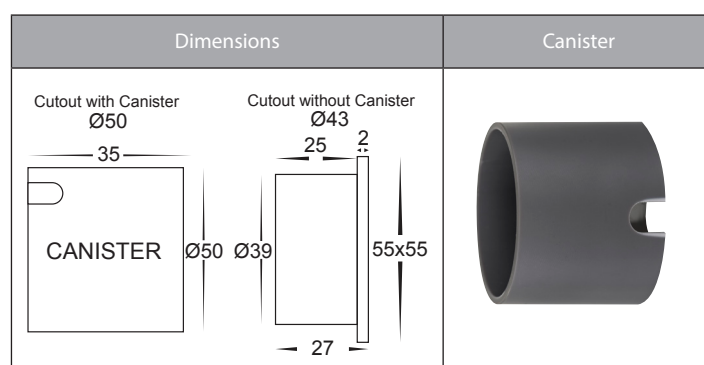

Mini Reces 316 Stainless Steel or Aluminium Recessed Wall or Step Lights

Product Specifications

Name	Mini Reces
Material	316 Stainless Steel or Aluminium
Colour	Stainless Steel, Black, White & Antique Brass
Cut Out	With Canister = Ø50mm
	Without Canister = Ø43mm
IP Rating	IP67
IK Rating	IK10
Installation Type	Wall - Recessed
Cable Length	300mm
Lamp Base	Built in LED
Max Wattage	1w
Protection Class	3 (No Earth Required)
Lamp Expectancy	<30,000hrs
CRI	CRI>80
Dimmable	Yes
Warranty	3 Years Replacement*

Product Ordering

Image	Part Number	Colour Temp	Lumens	Input Voltage	Beam Angle	Included LED	Barcode
	HV3216T-AB-12V	3000k 4000k 5500k	40lm 50lm 45lm	12v DC	40°	TRI Colour 1w Built in LED	9350418028105
	HV3216T-BLK-12V	3000k 4000k 5500k	40lm 50lm 45lm	12v DC	40°	TRI Colour 1w Built in LED	9350418028044
	HV3216T-SS316-12V	3000k 4000k 5500k	40lm 50lm 45lm	12v DC	40°	TRI Colour 1w Built in LED	9350418028051
	HV3216T-WHT-12V	3000k 4000k 5500k	40lm 50lm 45lm	12v DC	40°	TRI Colour 1w Built in LED	9350418028068